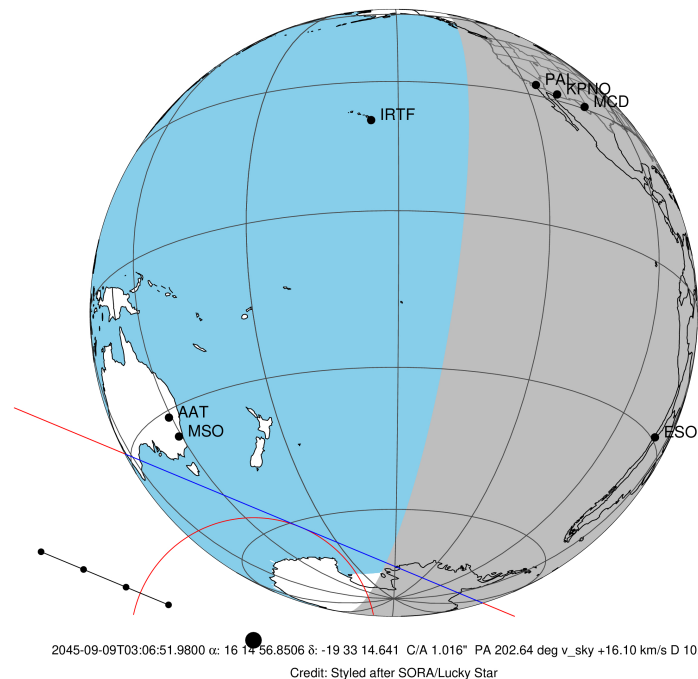

target : Titan
 target radius (km) : 2575.15
 C/A epoch : 2045-09-09T03:06:51.980
 Event type : P
 : Titan occs: not geocentric or topocentric
 : Not a ringed target
 Gaia source ID : 6245588128691943040
 2Mass ID (if available) : 16145687-1933142

ICRS Star Coord at Epoch: 16h 14m 56.85063s -19:33:14.64091s
 RUWE (>1.4 is poor) : 0.98
 K magnitude : 14.223
 G magnitude : 16.900
 RP magnitude : 16.112
 BP magnitude : 17.588
 DUPflag : 0
 Distance (au) : 10.154
 f0 (km) : 0.00
 g0 (km) : 0.00
 skyplane vel. (km/s) : 16.10
 Sun-Target sep (deg) : 79.12
 Sun-Moon sep (deg) : 106.30
 B (ring opening deg) : 25.52
 PA of pole (deg) : 2.99
 Pole direction: RA (deg): 39.48270
 Dec (deg): 83.42790
 C/A sky separation (") : 1.014
 C/A sky separation (km) : 7467.8
 NAIF SPICE kernels : RAJobs_U111+rgf16.spk
 URKALLv1.spk
 naif0012.tls
 nep097.bsp
 nep101.bsp
 sat4401.bsp

Titan 2045-09-09T03:06:51 K14.22 G16.90 dots 60.0 sec
 P

2045-09-09T03:06:51.9800 α: 16 14 56.8506 δ: -19 33 14.641 C/A 1.016" PA 202.64 deg v_sky +16.10 km/s D 10.15 AU
 Credit: Styled after SORA/Lucky Star

Observable events with sun below -5 deg and altitude above 5 deg

Obs	Location	lat	Elon	Target	Observed Events	Interval	OCode
PIC	Pic du Midi	42.9	0.1				Pnn
PAL	Palomar Mt (200")	33.4	243.1				Pnn
PMO	Purple Mtn Obs. Nanking	32.1	118.8				Pnn
KPNO	Kitt Peak Natl Obs	32.0	248.4				Pnn
MCD	McDonald Obs. 2.7m	30.7	256.0				Pnn
TEN	Teide Obs./Tenerife	28.3	343.5				Pnn
IRTF	Mauna Kea/IRTF	19.8	204.5				Pnn
KAV	Kavalur Observatory	12.6	78.8				Pnn
RIO	Rio de Janeiro	-22.9	316.8				Pnn
ESO	European Southern Obs. (3.6m)	-29.3	289.3				Pnn
AAT	Siding Spring (AAT)	-31.3	149.1				Pnn
SAAO	So. Afr. Astro. Obs. (Sutherland)	-32.4	20.8				Pnn
MSO	Mt. Stromlo Observatory	-35.3	149.0				Pnn