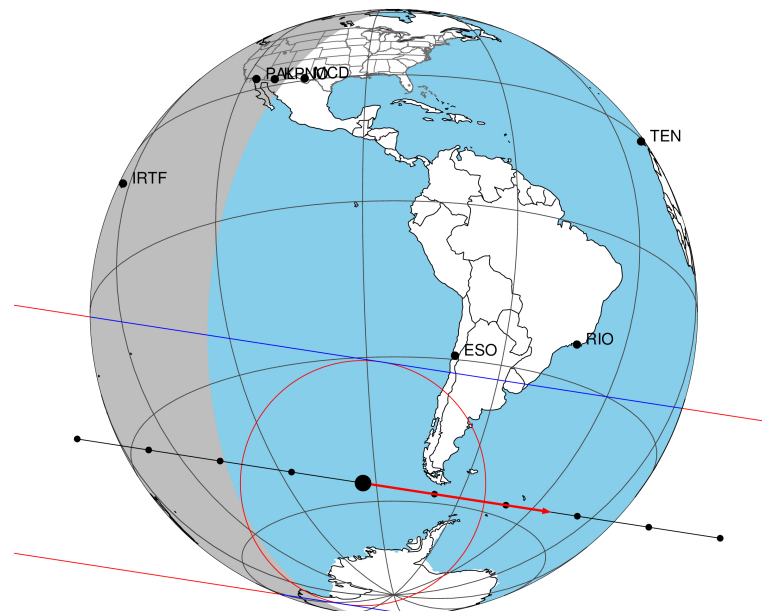

target : Titan
 target radius (km) : 2575.15
 C/A epoch : 2046-02-01T14:07:39.650
 Event type : P
 : Titan occs: not geocentric or topocentric
 : Not a ringed target
 Gaia source ID : 4115763221551733760
 2Mass ID (if available) : 17162770-2136451

ICRS Star Coord at Epoch: 17h 16m 27.69421s -21:36:45.41214s
 RUWE (>1.4 is poor) : 5.88
 K magnitude : 11.061
 G magnitude : 14.975
 RP magnitude : 13.834
 BP magnitude : 15.972
 DUPflag : 0
 Distance (au) : 10.592
 f0 (km) : 0.00
 g0 (km) : 0.00
 skyplane vel. (km/s) : 25.30
 Sun-Target sep (deg) : 52.36
 Sun-Moon sep (deg) : 6.48
 B (ring opening deg) : 26.61
 PA of pole (deg) : 4.68
 Pole direction: RA (deg): 39.48270
 Dec (deg): 83.42790
 C/A sky separation (") : 0.472
 C/A sky separation (km) : 3627.6
 NAIF SPICE kernels : RAJobs_U111+rgf16.spk
 URKALLv1.spk
 naif0012.tls
 nep097.bsp
 nep101.bsp
 sat4401.bsp

Titan 2046-02-01T14:07:39 K11.06 G14.98 dots 60.0 sec
 P

2046-02-01T14:07:39.6500 α: 17 16 27.6942 δ: -21 36 45.412 C/A 0.473" PA 188.78 deg v_sky +25.30 km/s D 10.59 AU
 Credit: Styled after SORA/Lucky Star

Observable events with sun below -5 deg and altitude above 5 deg

Obs	Location	lat	Elon	Target	Observed Events	Interval	OEcode
PIC	Pic du Midi	42.9	0.1				Pnn
PAL	Palomar Mt (200")	33.4	243.1				Pnn
PMO	Purple Mtn Obs. Nanking	32.1	118.8				Pnn
KPNO	Kitt Peak Natl Obs	32.0	248.4				Pnn
MCD	McDonald Obs. 2.7m	30.7	256.0				Pnn
TEN	Teide Obs./Tenerife	28.3	343.5				Pnn
IRTF	Mauna Kea/IRTF	19.8	204.5				Pnn
KAV	Kavalur Observatory	12.6	78.8				Pnn
RIO	Rio de Janeiro	-22.9	316.8				Pnn
ESO	European Southern Obs. (3.6m)	-29.3	289.3				Pnn
AAT	Siding Spring (AAT)	-31.3	149.1				Pnn
SAAO	So. Afr. Astro. Obs. (Sutherland)	-32.4	20.8				Pnn
MSO	Mt. Stromlo Observatory	-35.3	149.0				Pnn