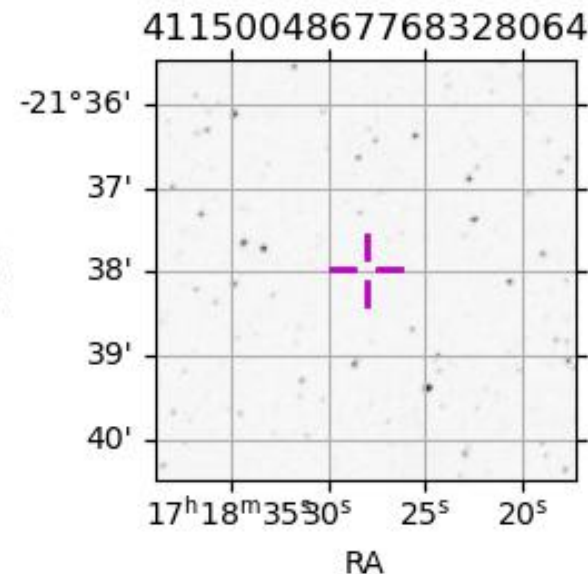

target : Titan
target radius (km) : 2575.15
C/A epoch : 2046-02-08T05:22:29.700
Event type : Pgt
: Titan occs: geocentric, topocentric
: Not a ringed target
Gaia source ID : 4115004867768328064
2Mass ID (if available) : 17182816-2137581

ICRS Star Coord at Epoch: 17h 18m 28.15937s -21:37:58.47444s
RUWE (>1.4 is poor) : 0.98
K magnitude : 13.822
G magnitude : 17.138
RP magnitude : 16.162
BP magnitude : 18.078
DUPflag : 0
Distance (au) : 10.504
f0 (km) : 0.00
g0 (km) : 0.00
skyplane vel. (km/s) : 24.85
Sun-Target sep (deg) : 58.62
Sun-Moon sep (deg) : 82.98
B (ring opening deg) : 26.59
PA of pole (deg) : 4.73
Pole direction: RA (deg): 39.48270
Dec (deg): 83.42790
C/A sky separation (") : 0.213
C/A sky separation (km) : 1625.6
NAIF SPICE kernels : RAJobs_U111+rgf16.spk
URKALLv1.spk
naif0012.tls
nep097.bsp
nep101.bsp
sat4401.bsp

Titan 2046-02-08T05:22:29 K13.82 G17.14 dots 60.0 sec
Pgt

Observable events with sun below -5 deg and altitude above 5 deg

Obs	Location	lat	Elon	Target	Observed Events Interval	OEcode
PIC	Pic du Midi	42.9	0.1			Pnn
PAL	Palomar Mt (200")	33.4	243.1			Pnn
PMO	Purple Mtn Obs. Nanking	32.1	118.8			Pnn
KPNO	Kitt Peak Natl Obs	32.0	248.4			Pnn
MCD	McDonald Obs. 2.7m	30.7	256.0			Pnn
TEN	Teide Obs./Tenerife	28.3	343.5	+ +	FEB 08 05:18 - FEB 08 05:19	Pie
IRTF	Mauna Kea/IRTF	19.8	204.5			Pnn
KAV	Kavalur Observatory	12.6	78.8			Pnn
RIO	Rio de Janeiro	-22.9	316.8			Pnn
ESO	European Southern Obs. (3.6m)	-29.3	289.3			Pnn
AAT	Siding Spring (AAT)	-31.3	149.1			Pnn
SAAO	So. Afr. Astro. Obs. (Sutherland)	-32.4	20.8			Pnn
MSO	Mt. Stromlo Observatory	-35.3	149.0			Pnn