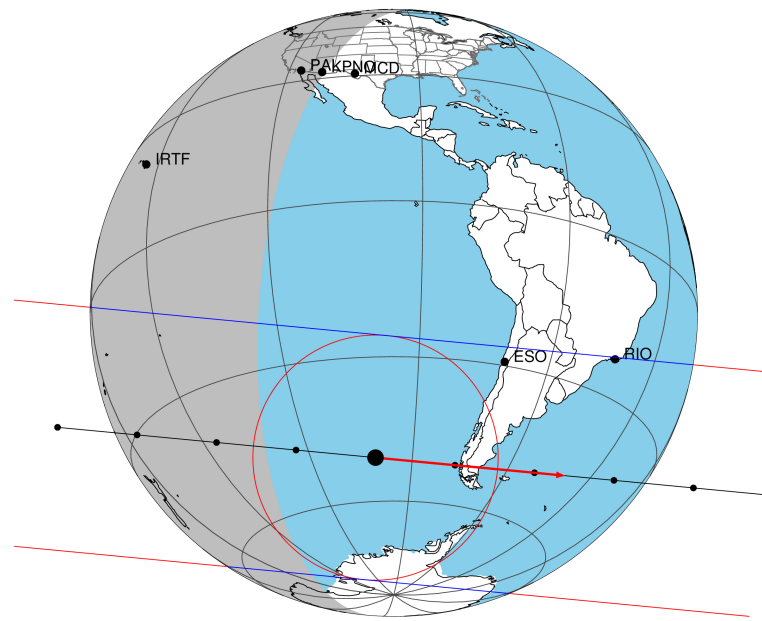

target : Titan  
 target radius (km) : 2575.15  
 C/A epoch : 2046-02-13T14:09:53.950  
 Event type : P  
 : Titan occs: not geocentric or topocentric  
 : Not a ringed target  
 Gaia source ID : 4115050944176385536  
 2Mass ID (if available) : 17202967-2138289

ICRS Star Coord at Epoch: 17h 20m 29.65237s -21:38:28.85842s  
 RUWE (>1.4 is poor) : 1.04  
 K magnitude : 8.565  
 G magnitude : 13.315  
 RP magnitude : 12.617  
 BP magnitude : 13.822  
 DUPflag : 0  
 Distance (au) : 10.432  
 f0 (km) : 0.00  
 g0 (km) : 0.00  
 skyplane vel. (km/s) : 27.93  
 Sun-Target sep (deg) : 63.58  
 Sun-Moon sep (deg) : 146.52  
 B (ring opening deg) : 26.56  
 PA of pole (deg) : 4.78  
 Pole direction: RA (deg): 39.48270  
 Dec (deg): 83.42790  
 C/A sky separation (") : 0.405  
 C/A sky separation (km) : 3062.7  
 NAIF SPICE kernels : RAJobs\_U111+rgf16.spk  
 URKALLv1.spk  
 naif0012.tls  
 nep097.bsp  
 nep101.bsp  
 sat4401.bsp

Titan 2046-02-13T14:09:53 K8.56 G13.31 dots 60.0 sec  
 P

2046-02-13T14:09:53.9500 α: 17 20 29.6524 δ: -21 38 28.858 C/A 0.405" PA 185.44 deg v\_sky +27.94 km/s D 10.43 AU  
 Credit: Styled after SORA/Lucky Star

Observable events with sun below -5 deg and altitude above 5 deg

Obs	Location	lat	Elon	Target	Observed Events	Interval	OEcode
PIC	Pic du Midi	42.9	0.1				Pnn
PAL	Palomar Mt (200")	33.4	243.1				Pnn
PMO	Purple Mtn Obs. Nanking	32.1	118.8				Pnn
KPNO	Kitt Peak Natl Obs	32.0	248.4				Pnn
MCD	McDonald Obs. 2.7m	30.7	256.0				Pnn
TEN	Teide Obs./Tenerife	28.3	343.5				Pnn
IRTF	Mauna Kea/IRTF	19.8	204.5				Pnn
KAV	Kavalur Observatory	12.6	78.8				Pnn
RIO	Rio de Janeiro	-22.9	316.8				Pnn
ESO	European Southern Obs. (3.6m)	-29.3	289.3				Pnn
AAT	Siding Spring (AAT)	-31.3	149.1				Pnn
SAAO	So. Afr. Astro. Obs. (Sutherland)	-32.4	20.8				Pnn
MSO	Mt. Stromlo Observatory	-35.3	149.0				Pnn