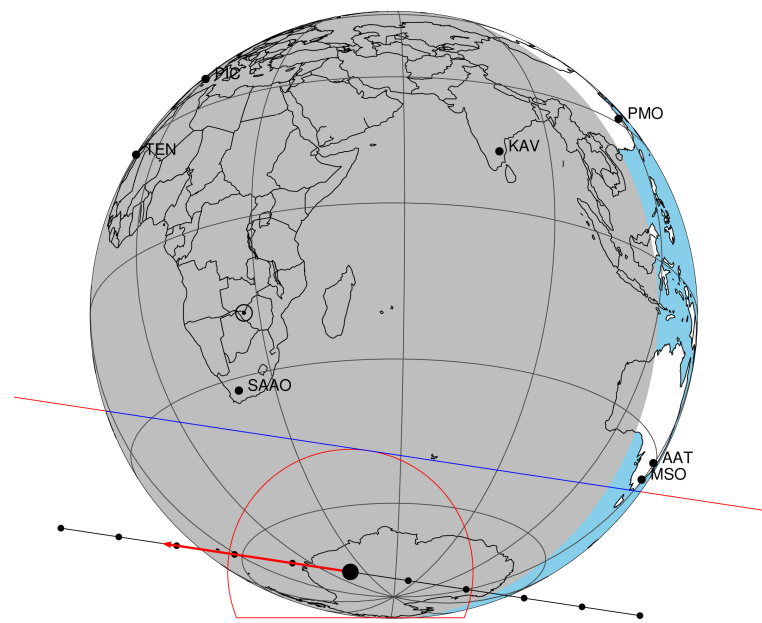

target : Titan
 target radius (km) : 2575.15
 C/A epoch : 2046-05-12T22:09:40.250
 Event type : P
 : Titan occs: not geocentric or topocentric
 : Not a ringed target
 Gaia source ID : 4115059607159795712
 2Mass ID (if available) : 17221466-2135535

ICRS Star Coord at Epoch: 17h 22m 14.65318s -21:35:53.83438s
 RUWE (>1.4 is poor) : 0.98
 K magnitude : 11.964
 G magnitude : 16.140
 RP magnitude : 15.020
 BP magnitude : 17.476
 DUPflag : 0
 Distance (au) : 9.136
 f0 (km) : 0.00
 g0 (km) : 0.00
 skyplane vel. (km/s) : -20.49
 Sun-Target sep (deg) : 150.45
 Sun-Moon sep (deg) : 126.15
 B (ring opening deg) : 26.48
 PA of pole (deg) : 4.82
 Pole direction: RA (deg): 39.48270
 Dec (deg): 83.42790
 C/A sky separation (") : 0.825
 C/A sky separation (km) : 5469.0
 NAIF SPICE kernels : RAJobs_U111+rgf16.spk
 URKALLv1.spk
 naif0012.tls
 nep097.bsp
 nep101.bsp
 sat4401.bsp

Titan 2046-05-12T22:09:40 K11.96 G16.14 dots 60.0 sec
 P

2046-05-12T22:09:40.2500 cc: 17 22 14.6532 d: -21 35 53.834 C/A 0.827" PA 188.59 deg v_sky -20.49 km/s D 09.14 AU
 Credit: Styled after SORA/Lucky Star

Observable events with sun below -5 deg and altitude above 5 deg

Obs	Location	lat	Elon	Target	Observed Events	Interval	OCode
PIC	Pic du Midi	42.9	0.1				Pnn
PAL	Palomar Mt (200")	33.4	243.1				Pnn
PMO	Purple Mtn Obs. Nanking	32.1	118.8				Pnn
KPNO	Kitt Peak Natl Obs	32.0	248.4				Pnn
MCD	McDonald Obs. 2.7m	30.7	256.0				Pnn
TEN	Teide Obs./Tenerife	28.3	343.5				Pnn
IRTF	Mauna Kea/IRTF	19.8	204.5				Pnn
KAV	Kavalur Observatory	12.6	78.8				Pnn
RIO	Rio de Janeiro	-22.9	316.8				Pnn
ESO	European Southern Obs. (3.6m)	-29.3	289.3				Pnn
AAT	Siding Spring (AAT)	-31.3	149.1				Pnn
SAAO	So. Afr. Astro. Obs. (Sutherland)	-32.4	20.8				Pnn
MSO	Mt. Stromlo Observatory	-35.3	149.0				Pnn