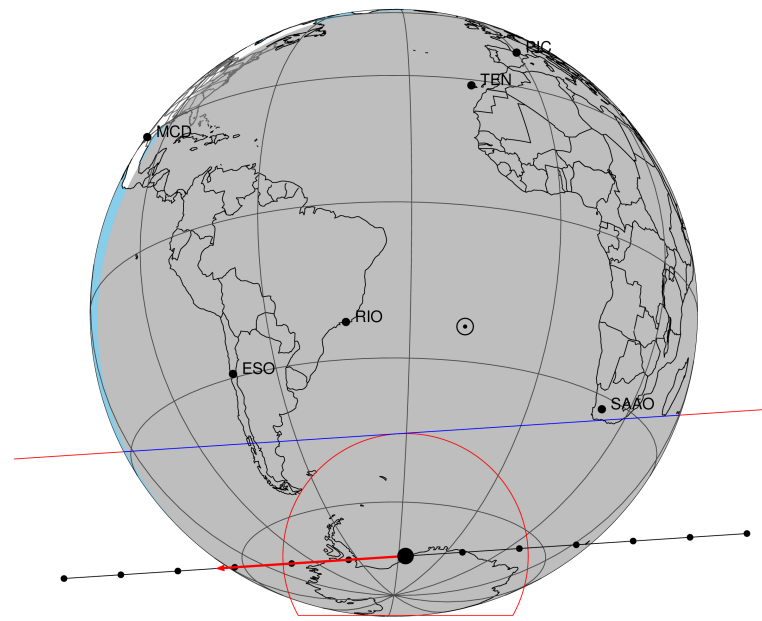

target : Titan
target radius (km) : 2575.15
C/A epoch : 2046-06-24T01:16:36.040
Event type : P
: Titan occs: not geocentric or topocentric
: Not a ringed target
Gaia source ID : 4115644135022847232
2Mass ID (if available) : 17095535-2123568

ICRS Star Coord at Epoch: 17h 09m 55.33950s -21:23:56.99555s
RUWE (>1.4 is poor) : 1.06
K magnitude : 8.135
G magnitude : 13.607
RP magnitude : 12.175
BP magnitude : 16.237
DUPflag : 0
Distance (au) : 9.045
f0 (km) : 0.00
g0 (km) : 0.00
skyplane vel. (km/s) : -19.96
Sun-Target sep (deg) : 166.17
Sun-Moon sep (deg) : 77.56
B (ring opening deg) : 26.52
PA of pole (deg) : 4.52
Pole direction: RA (deg): 39.48270
Dec (deg): 83.42790
C/A sky separation (") : 0.782
C/A sky separation (km) : 5129.2
NAIF SPICE kernels : RAJobs_U111+rgf16.spk
URKALLv1.spk
naif0012.tls
nep097.bsp
nep101.bsp
sat4401.bsp

Titan 2046-06-24T01:16:36 K8.13 G13.61 dots 60.0 sec
P