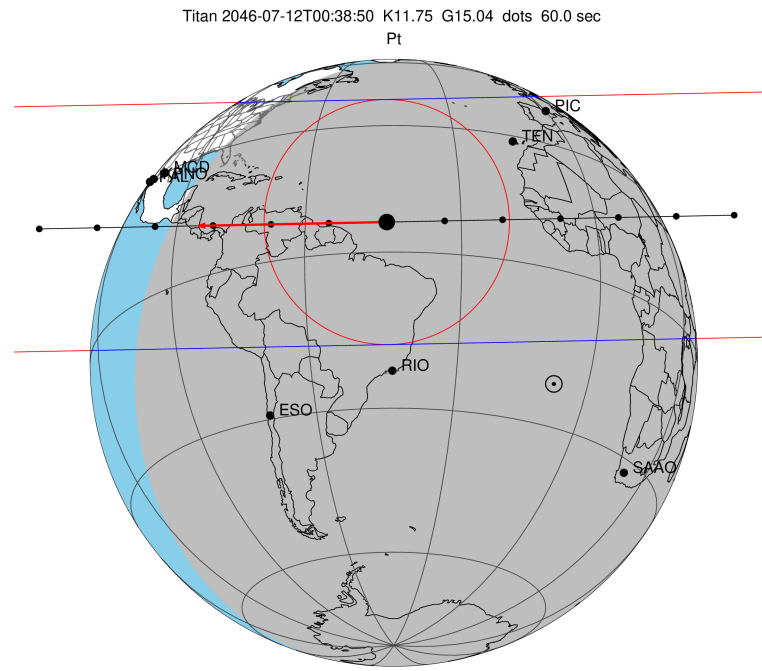

ICRS Star Coord at Epoch: 17h 04m 51.34681s -21:20:56.84912s
RUWE (>1.4 is poor) : 0.99
K magnitude : 11.754
G magnitude : 15.037
RP magnitude : 14.115
BP magnitude : 15.888
DUPflag : 0
Distance (au) : 9.154
f0 (km) : 0.00
g0 (km) : 0.00
skyplane vel. (km/s) : -20.26
Sun-Target sep (deg) : 147.90
Sun-Moon sep (deg) : 42.73
B (ring opening deg) : 26.56
PA of pole (deg) : 4.39
Pole direction: RA (deg): 39.48270
Dec (deg): 83.42790
C/A sky separation (") : 0.444
C/A sky separation (km) : 2949.5
NAIF SPICE kernels : RAJobs_U111+rgf16.spk

URKALLv1.spk
naif0012.tls
nep097.bsp
nep101.bsp
sat4401.bsp

Observable events with sun below -5 deg and altitude above 5 deg

Obs	Location	lat	Elon	Target	Observed Events Interval	OEcode
PIC	Pic du Midi	42.9	0.1	+ +	JUL 12 00:35 - JUL 12 00:37	Pie
PAL	Palomar Mt (200")	33.4	243.1			Pnn
PMO	Purple Mtn Obs. Nanking	32.1	118.8			Pnn
KPNO	Kitt Peak Natl Obs	32.0	248.4			Pnn
MCD	McDonald Obs. 2.7m	30.7	256.0			Pnn
TEN	Teide Obs./Tenerife	28.3	343.5	+ +	JUL 12 00:35 - JUL 12 00:38	Pie
IRTF	Mauna Kea/IRTF	19.8	204.5			Pnn
KAV	Kavalur Observatory	12.6	78.8			Pnn
RIO	Rio de Janeiro	-22.9	316.8			Pnn
ESO	European Southern Obs. (3.6m)	-29.3	289.3			Pnn
AAT	Siding Spring (AAT)	-31.3	149.1			Pnn
SAAO	So. Afr. Astro. Obs. (Sutherland)	-32.4	20.8			Pnn
MSO	Mt. Stromlo Observatory	-35.3	149.0			Pnn

2046-07-12T00:38:50.8600 cc: 17 04 51.3468 d: -21 20 56.849 C/A 0.446" PA 358.85 deg v_sky -20.27 km/s D 09.15 AU
Credit: Styled after SORA/Lucky Star