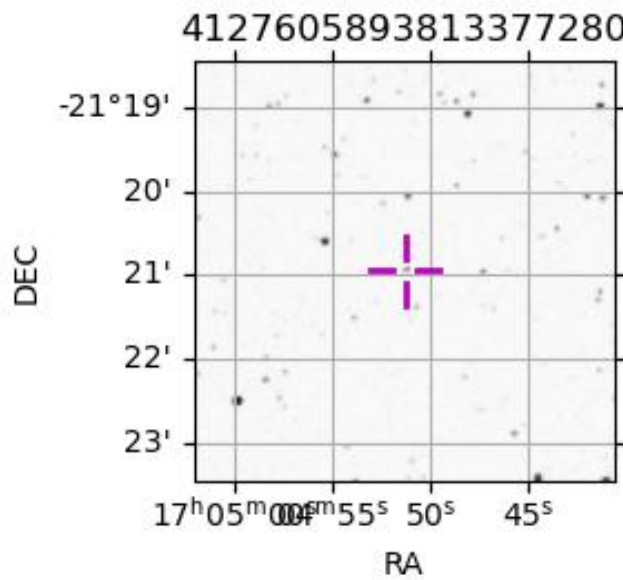

target : Titan
target radius (km) : 2575.15
C/A epoch : 2046-07-12T00:38:50.860
Event type : Pt
: Titan occs: topocentric, not geocentric
: Not a ringed target
Gaia source ID : 4127605893813377280
2Mass ID (if available) : 17045136-2120566

ICRS Star Coord at Epoch: 17h 04m 51.34681s -21:20:56.84912s
RUWE (>1.4 is poor) : 0.99
K magnitude : 11.754
G magnitude : 15.037
RP magnitude : 14.115
BP magnitude : 15.888
DUPflag : 0
Distance (au) : 9.154
f0 (km) : 0.00
g0 (km) : 0.00
skyplane vel. (km/s) : -20.26
Sun-Target sep (deg) : 147.90
Sun-Moon sep (deg) : 42.73
B (ring opening deg) : 26.56
PA of pole (deg) : 4.39
Pole direction: RA (deg): 39.48270
Dec (deg): 83.42790
C/A sky separation (") : 0.444
C/A sky separation (km) : 2949.5
NAIF SPICE kernels : RAJobs_U111+rgf16.spk

URKALLv1.spk
naif0012.tls
nep097.bsp
nep101.bsp
sat4401.bsp

Observable events with sun below -5 deg and altitude above 5 deg

Obs	Location	lat	Elon	Target	Observed Events Interval	OEcode
PIC	Pic du Midi	42.9	0.1	+ +	JUL 12 00:35 - JUL 12 00:37	Pie
PAL	Palomar Mt (200")	33.4	243.1			Pnn
PMO	Purple Mtn Obs. Nanking	32.1	118.8			Pnn
KPNO	Kitt Peak Natl Obs	32.0	248.4			Pnn
MCD	McDonald Obs. 2.7m	30.7	256.0			Pnn
TEN	Teide Obs./Tenerife	28.3	343.5	+ +	JUL 12 00:35 - JUL 12 00:38	Pie
IRTF	Mauna Kea/IRTF	19.8	204.5			Pnn
KAV	Kavalur Observatory	12.6	78.8			Pnn
RIO	Rio de Janeiro	-22.9	316.8			Pnn
ESO	European Southern Obs. (3.6m)	-29.3	289.3			Pnn
AAT	Siding Spring (AAT)	-31.3	149.1			Pnn
SAAO	So. Afr. Astro. Obs. (Sutherland)	-32.4	20.8			Pnn
MSO	Mt. Stromlo Observatory	-35.3	149.0			Pnn