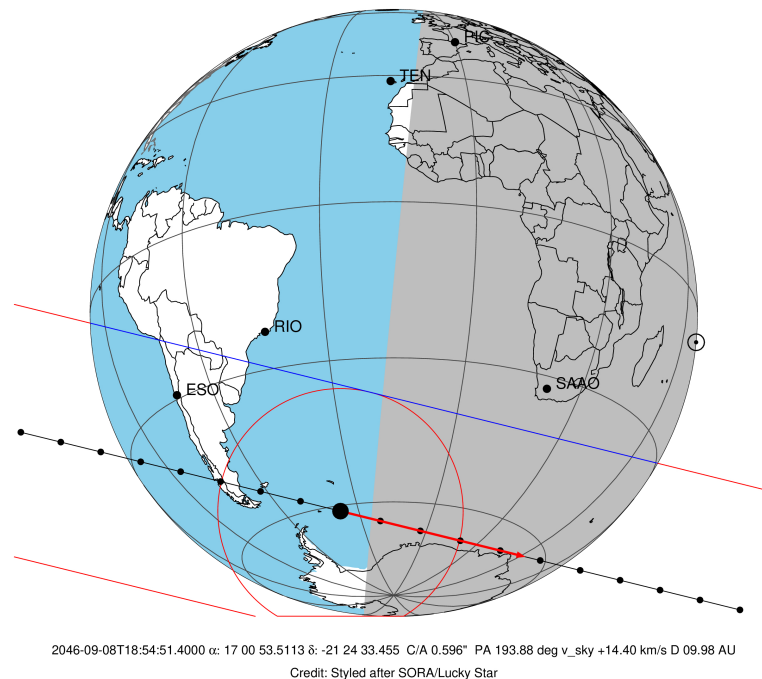

target : Titan  
 target radius (km) : 2575.15  
 C/A epoch : 2046-09-08T18:54:51.400  
 Event type : P  
 : Titan occs: not geocentric or topocentric  
 : Not a ringed target  
 Gaia source ID : 4126141619203392640  
 2Mass ID (if available) : 17005352-2124331

ICRS Star Coord at Epoch: 17h 00m 53.51132s -21:24:33.45468s  
 RUWE (>1.4 is poor) : 0.92  
 K magnitude : 12.867  
 G magnitude : 15.413  
 RP magnitude : 14.647  
 BP magnitude : 16.040  
 DUPflag : 0  
 Distance (au) : 9.984  
 f0 (km) : 0.00  
 g0 (km) : 0.00  
 skyplane vel. (km/s) : 14.39  
 Sun-Target sep (deg) : 90.61  
 Sun-Moon sep (deg) : 16.96  
 B (ring opening deg) : 26.69  
 PA of pole (deg) : 4.29  
 Pole direction: RA (deg): 39.48270  
 Dec (deg): 83.42790  
 C/A sky separation (") : 0.594  
 C/A sky separation (km) : 4301.3  
 NAIF SPICE kernels : RAJobs\_U111+rgf16.spk  
 URKALLv1.spk  
 naif0012.tls  
 nep097.bsp  
 nep101.bsp  
 sat4401.bsp

Titan 2046-09-08T18:54:51 K12.87 G15.41 dots 60.0 sec  
 P

2046-09-08T18:54:51.4000 α: 17 00 53.5113 δ: -21 24 33.455 C/A 0.596" PA 193.88 deg v\_sky +14.40 km/s D 09.98 AU  
 Credit: Styled after SORA/Lucky Star

Observable events with sun below -5 deg and altitude above 5 deg

Obs	Location	lat	Elon	Target	Observed Events Interval	OEcode
PIC	Pic du Midi	42.9	0.1			Pnn
PAL	Palomar Mt (200")	33.4	243.1			Pnn
PMO	Purple Mtn Obs. Nanking	32.1	118.8			Pnn
KPNO	Kitt Peak Natl Obs	32.0	248.4			Pnn
MCD	McDonald Obs. 2.7m	30.7	256.0			Pnn
TEN	Teide Obs./Tenerife	28.3	343.5			Pnn
IRTF	Mauna Kea/IRTF	19.8	204.5			Pnn
KAV	Kavalur Observatory	12.6	78.8			Pnn
RIO	Rio de Janeiro	-22.9	316.8			Pnn
ESO	European Southern Obs. (3.6m)	-29.3	289.3			Pnn
AAT	Siding Spring (AAT)	-31.3	149.1			Pnn
SAAO	So. Afr. Astro. Obs. (Sutherland)	-32.4	20.8			Pnn
MSO	Mt. Stromlo Observatory	-35.3	149.0			Pnn