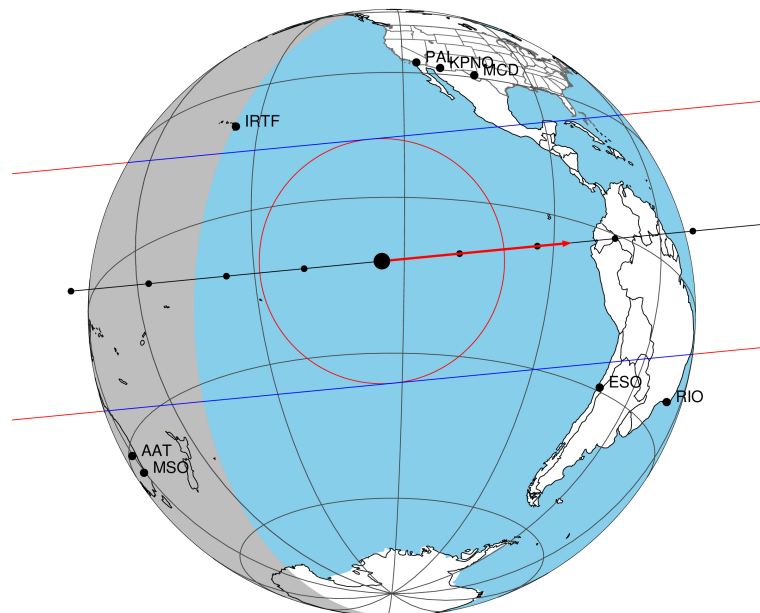

target : Titan  
 target radius (km) : 2575.15  
 C/A epoch : 2047-02-09T16:57:16.170  
 Event type : Pg  
 : Titan occs: geocentric, not topocentric  
 : Not a ringed target  
 Gaia source ID : 4069858061338692992  
 2Mass ID (if available) : 18034475-2222433

ICRS Star Coord at Epoch: 18h 03m 44.75853s -22:22:43.41427s  
 RUWE (>1.4 is poor) : 1.08  
 K magnitude : 12.979  
 G magnitude : 18.896  
 RP magnitude : 17.744  
 BP magnitude : 20.377  
 DUPflag : 0  
 Distance (au) : 10.657  
 f0 (km) : 0.00  
 g0 (km) : 0.00  
 skyplane vel. (km/s) : 27.33  
 Sun-Target sep (deg) : 49.34  
 Sun-Moon sep (deg) : 142.65  
 B (ring opening deg) : 26.37  
 PA of pole (deg) : 5.73  
 Pole direction: RA (deg): 39.48270  
 Dec (deg): 83.42790  
 C/A sky separation (") : 0.141  
 C/A sky separation (km) : 1090.8  
 NAIF SPICE kernels : RAJobs\_U111+rgf16.spk  
 URKALLv1.spk  
 naif0012.tls  
 nep097.bsp  
 nep101.bsp  
 sat4401.bsp

Titan 2047-02-09T16:57:16 K12.98 G18.90 dots 60.0 sec  
Pg

2047-02-09T16:57:16.1700 α: 18 03 44.7585 δ: -22 22 43.414 C/A 0.142" PA 354.49 deg v\_sky +27.33 km/s D 10.66 AU  
 Credit: Styled after SORA/Lucky Star

Observable events with sun below -5 deg and altitude above 5 deg

Obs	Location	lat	Elon	Target	Observed Events	Interval	OEncode
PIC	Pic du Midi	42.9	0.1				Pnn
PAL	Palomar Mt (200")	33.4	243.1				Pnn
PMO	Purple Mtn Obs. Nanking	32.1	118.8				Pnn
KPNO	Kitt Peak Natl Obs	32.0	248.4				Pnn
MCD	McDonald Obs. 2.7m	30.7	256.0				Pnn
TEN	Teide Obs./Tenerife	28.3	343.5				Pnn
IRTF	Mauna Kea/IRTF	19.8	204.5				Pnn
KAV	Kavalur Observatory	12.6	78.8				Pnn
RIO	Rio de Janeiro	-22.9	316.8				Pnn
ESO	European Southern Obs. (3.6m)	-29.3	289.3				Pnn
AAT	Siding Spring (AAT)	-31.3	149.1				Pnn
SAAO	So. Afr. Astro. Obs. (Sutherland)	-32.4	20.8				Pnn
MSO	Mt. Stromlo Observatory	-35.3	149.0				Pnn