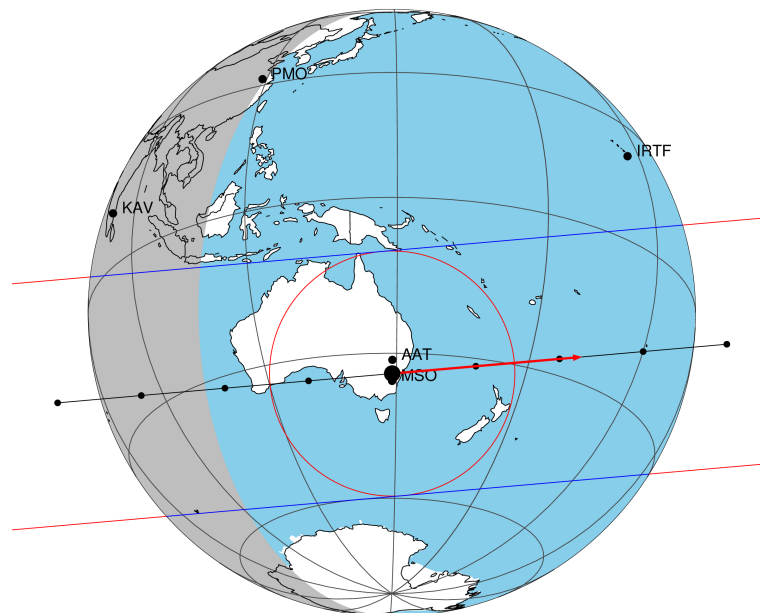

target : Titan
 target radius (km) : 2575.15
 C/A epoch : 2047-02-10T22:47:24.600
 Event type : Pg
 : Titan occs: geocentric, not topocentric
 : Not a ringed target
 Gaia source ID : 4069670628963654784
 2Mass ID (if available) : 18041302-2222065

ICRS Star Coord at Epoch: 18h 04m 13.05277s -22:22:06.38062s
 RUWE (>1.4 is poor) : 0.00
 K magnitude : 13.843
 G magnitude : 18.479
 RP magnitude : 0.000
 BP magnitude : 0.000
 DUPflag : 0
 Distance (au) : 10.645
 f0 (km) : 0.00
 g0 (km) : 0.00
 skyplane vel. (km/s) : 29.38
 Sun-Target sep (deg) : 50.49
 Sun-Moon sep (deg) : 125.00
 B (ring opening deg) : 26.35
 PA of pole (deg) : 5.74
 Pole direction: RA (deg): 39.48270
 Dec (deg): 83.42790
 C/A sky separation (") : 0.166
 C/A sky separation (km) : 1280.7
 NAIF SPICE kernels : RAJobs_U111+rgf16.spk
 URKALLv1.spk
 naif0012.tls
 nep097.bsp
 nep101.bsp
 sat4401.bsp

Titan 2047-02-10T22:47:24 K13.84 G18.48 dots 60.0 sec
Pg

2047-02-10T22:47:24.6000 α: 18 04 13.0528 δ: -22 22 06.381 C/A 0.165" PA 175.03 deg v_sky +29.38 km/s D 10.64 AU
 Credit: Styled after SORA/Lucky Star

Observable events with sun below -5 deg and altitude above 5 deg

Obs	Location	lat	Elon	Target	Observed Events	Interval	OEncode
PIC	Pic du Midi	42.9	0.1				Pnn
PAL	Palomar Mt (200")	33.4	243.1				Pnn
PMO	Purple Mtn Obs. Nanking	32.1	118.8				Pnn
KPNO	Kitt Peak Natl Obs	32.0	248.4				Pnn
MCD	McDonald Obs. 2.7m	30.7	256.0				Pnn
TEN	Teide Obs./Tenerife	28.3	343.5				Pnn
IRTF	Mauna Kea/IRTF	19.8	204.5				Pnn
KAV	Kavalur Observatory	12.6	78.8				Pnn
RIO	Rio de Janeiro	-22.9	316.8				Pnn
ESO	European Southern Obs. (3.6m)	-29.3	289.3				Pnn
AAT	Siding Spring (AAT)	-31.3	149.1				Pnn
SAAO	So. Afr. Astro. Obs. (Sutherland)	-32.4	20.8				Pnn
MSO	Mt. Stromlo Observatory	-35.3	149.0				Pnn