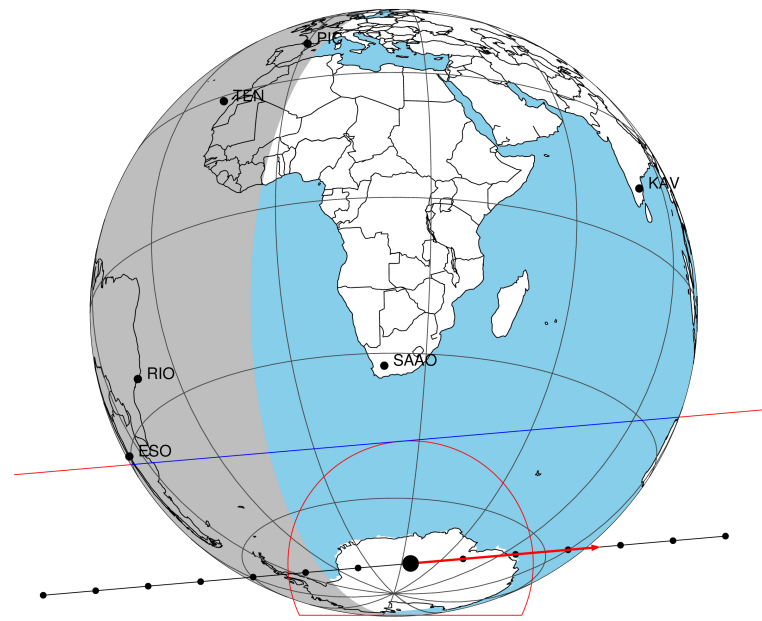

target : Titan
 target radius (km) : 2575.15
 C/A epoch : 2047-02-23T06:27:23.400
 Event type : P
 : Titan occs: not geocentric or topocentric
 : Not a ringed target
 Gaia source ID : 4069719522868124928
 2Mass ID (if available) : 18084306-2222374

ICRS Star Coord at Epoch: 18h 08m 43.05689s -22:22:37.64360s
 RUWE (>1.4 is poor) : 0.98
 K magnitude : 12.917
 G magnitude : 17.408
 RP magnitude : 16.226
 BP magnitude : 18.952
 DUPflag : 0
 Distance (au) : 10.466
 f0 (km) : 0.00
 g0 (km) : 0.00
 skyplane vel. (km/s) : 18.44
 Sun-Target sep (deg) : 61.88
 Sun-Moon sep (deg) : 44.76
 B (ring opening deg) : 26.25
 PA of pole (deg) : 5.83
 Pole direction: RA (deg): 39.48270
 Dec (deg): 83.42790
 C/A sky separation (") : 0.696
 C/A sky separation (km) : 5284.8
 NAIF SPICE kernels : RAJobs_U111+rgf16.spk
 URKALLv1.spk
 naif0012.tls
 nep097.bsp
 nep101.bsp
 sat4401.bsp

Titan 2047-02-23T06:27:23 K12.92 G17.41 dots 60.0 sec
 P

2047-02-23T06:27:23.4000 α: 18 08 43.0569 δ: -22 22 37.644 C/A 0.695" PA 175.04 deg v_sky +18.44 km/s D 10.47 AU
 Credit: Styled after SORA/Lucky Star

Observable events with sun below -5 deg and altitude above 5 deg

Obs	Location	lat	Elon	Target	Observed Events	Interval	OEcode
PIC	Pic du Midi	42.9	0.1				Pnn
PAL	Palomar Mt (200")	33.4	243.1				Pnn
PMO	Purple Mtn Obs. Nanking	32.1	118.8				Pnn
KPNO	Kitt Peak Natl Obs	32.0	248.4				Pnn
MCD	McDonald Obs. 2.7m	30.7	256.0				Pnn
TEN	Teide Obs./Tenerife	28.3	343.5				Pnn
IRTF	Mauna Kea/IRTF	19.8	204.5				Pnn
KAV	Kavalur Observatory	12.6	78.8				Pnn
RIO	Rio de Janeiro	-22.9	316.8				Pnn
ESO	European Southern Obs. (3.6m)	-29.3	289.3				Pnn
AAT	Siding Spring (AAT)	-31.3	149.1				Pnn
SAAO	So. Afr. Astro. Obs. (Sutherland)	-32.4	20.8				Pnn
MSO	Mt. Stromlo Observatory	-35.3	149.0				Pnn