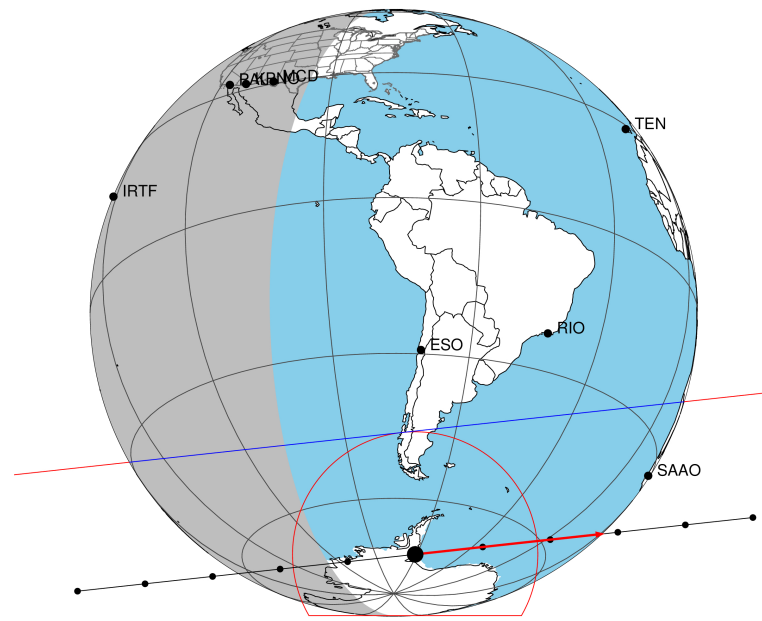

target : Titan
 target radius (km) : 2575.15
 C/A epoch : 2047-02-27T12:49:59.780
 Event type : P
 : Titan occs: not geocentric or topocentric
 : Not a ringed target
 Gaia source ID : 4066738751218895488
 2Mass ID (if available) : 18095515-2220326

ICRS Star Coord at Epoch: 18h 09m 55.13613s -22:20:32.64646s
 RUWE (>1.4 is poor) : 1.02
 K magnitude : 13.713
 G magnitude : 17.518
 RP magnitude : 16.406
 BP magnitude : 18.236
 DUPflag : 0
 Distance (au) : 10.411
 f0 (km) : 0.00
 g0 (km) : 0.00
 skyplane vel. (km/s) : 23.77
 Sun-Target sep (deg) : 65.89
 Sun-Moon sep (deg) : 96.50
 B (ring opening deg) : 26.19
 PA of pole (deg) : 5.85
 Pole direction: RA (deg): 39.48270
 Dec (deg): 83.42790
 C/A sky separation (") : 0.676
 C/A sky separation (km) : 5103.6
 NAIF SPICE kernels : RAJobs_U111+rgf16.spk
 URKALLv1.spk
 naif0012.tls
 nep097.bsp
 nep101.bsp
 sat4401.bsp

Titan 2047-02-27T12:49:59 K13.71 G17.52 dots 60.0 sec
 P

2047-02-27T12:49:59.7800 α: 18 09 55.1361 δ: -22 20 32.646 C/A 0.675" PA 173.78 deg v_sky +23.77 km/s D 10.41 AU
 Credit: Styled after SORA/Lucky Star

Observable events with sun below -5 deg and altitude above 5 deg

Obs	Location	lat	Elon	Target	Observed Events	Interval	OEcode
PIC	Pic du Midi	42.9	0.1				Pnn
PAL	Palomar Mt (200")	33.4	243.1				Pnn
PMO	Purple Mtn Obs. Nanking	32.1	118.8				Pnn
KPNO	Kitt Peak Natl Obs	32.0	248.4				Pnn
MCD	McDonald Obs. 2.7m	30.7	256.0				Pnn
TEN	Teide Obs./Tenerife	28.3	343.5				Pnn
IRTF	Mauna Kea/IRTF	19.8	204.5				Pnn
KAV	Kavalur Observatory	12.6	78.8				Pnn
RIO	Rio de Janeiro	-22.9	316.8				Pnn
ESO	European Southern Obs. (3.6m)	-29.3	289.3				Pnn
AAT	Siding Spring (AAT)	-31.3	149.1				Pnn
SAAO	So. Afr. Astro. Obs. (Sutherland)	-32.4	20.8				Pnn
MSO	Mt. Stromlo Observatory	-35.3	149.0				Pnn