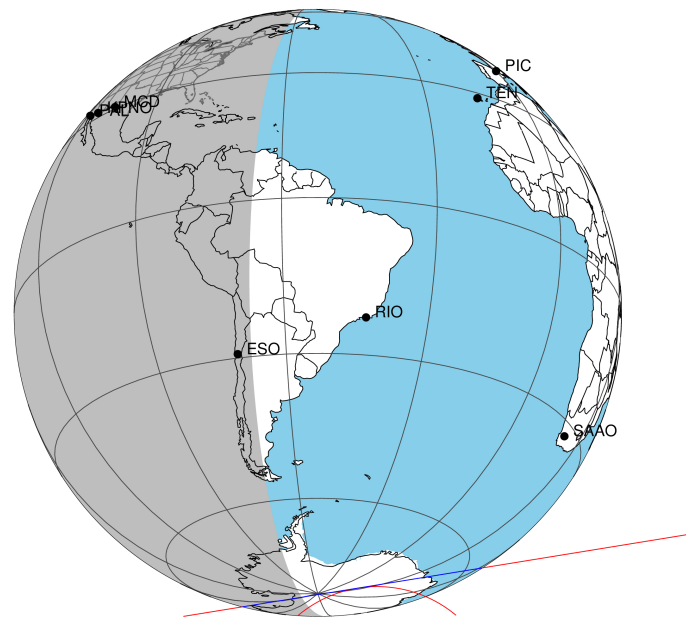

target : Titan  
 target radius (km) : 2575.15  
 C/A epoch : 2047-03-11T10:32:26.160  
 Event type : P  
 : Titan occs: not geocentric or topocentric  
 : Not a ringed target  
 Gaia source ID : 4090698483976854144  
 2Mass ID (if available) : 18131039-2220574

ICRS Star Coord at Epoch: 18h 13m 10.37556s -22:20:57.86231s  
 RUWE (>1.4 is poor) : 1.00  
 K magnitude : 10.238  
 G magnitude : 16.356  
 RP magnitude : 14.854  
 BP magnitude : 19.166  
 DUPflag : 0  
 Distance (au) : 10.214  
 f0 (km) : 0.00  
 g0 (km) : 0.00  
 skyplane vel. (km/s) : 11.25  
 Sun-Target sep (deg) : 77.07  
 Sun-Moon sep (deg) : 111.74  
 B (ring opening deg) : 26.12  
 PA of pole (deg) : 5.90  
 Pole direction: RA (deg): 39.48270  
 Dec (deg): 83.42790  
 C/A sky separation (") : 1.139  
 C/A sky separation (km) : 8434.5  
 NAIF SPICE kernels : RAJobs\_U111+rgf16.spk  
 URKALLv1.spk  
 naif0012.tls  
 nep097.bsp  
 nep101.bsp  
 sat4401.bsp

Titan 2047-03-11T10:32:26 K10.24 G16.36 dots 60.0 sec  
 P

2047-03-11T10:32:26.1600 α: 18 13 10.3756 δ: -22 20 57.862 C/A 1.137" PA 170.78 deg v\_sky +11.25 km/s D 10.21 AU  
 Credit: Styled after SORA/Lucky Star

Observable events with sun below -5 deg and altitude above 5 deg

Obs	Location	lat	Elon	Target	Observed Events	Interval	OEncode
PIC	Pic du Midi	42.9	0.1				Pnn
PAL	Palomar Mt (200")	33.4	243.1				Pnn
PMO	Purple Mtn Obs. Nanking	32.1	118.8				Pnn
KPNO	Kitt Peak Natl Obs	32.0	248.4				Pnn
MCD	McDonald Obs. 2.7m	30.7	256.0				Pnn
TEN	Teide Obs./Tenerife	28.3	343.5				Pnn
IRTF	Mauna Kea/IRTF	19.8	204.5				Pnn
KAV	Kavalur Observatory	12.6	78.8				Pnn
RIO	Rio de Janeiro	-22.9	316.8				Pnn
ESO	European Southern Obs. (3.6m)	-29.3	289.3				Pnn
AAT	Siding Spring (AAT)	-31.3	149.1				Pnn
SAAO	So. Afr. Astro. Obs. (Sutherland)	-32.4	20.8				Pnn
MSO	Mt. Stromlo Observatory	-35.3	149.0				Pnn