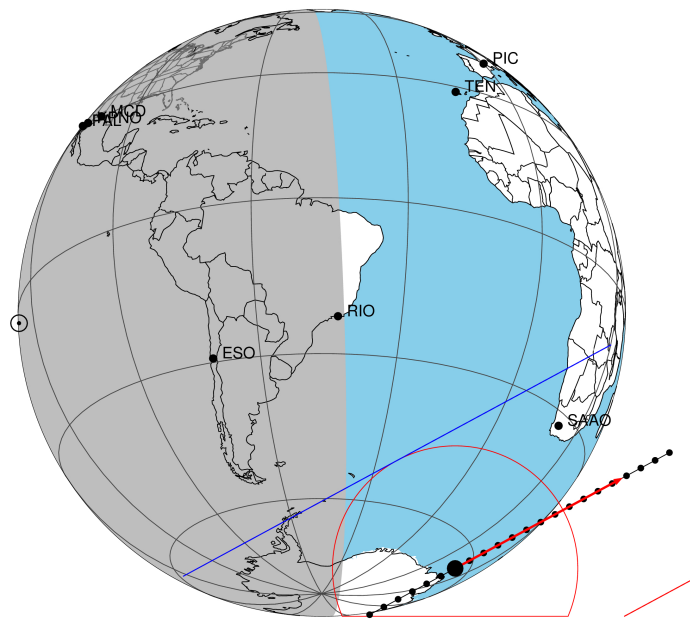

target : Titan
 target radius (km) : 2575.15
 C/A epoch : 2047-03-29T08:58:10.470
 Event type : P
 : Titan occs: not geocentric or topocentric
 : Not a ringed target
 Gaia source ID : 4090524378817962112
 2Mass ID (if available) : 18160453-2218326

ICRS Star Coord at Epoch: 18h 16m 04.51540s -22:18:32.89491s
 RUWE (>1.4 is poor) : 0.96
 K magnitude : 13.860
 G magnitude : 17.709
 RP magnitude : 16.615
 BP magnitude : 19.100
 DUPflag : 0
 Distance (au) : 9.919
 f0 (km) : 0.00
 g0 (km) : 0.00
 skyplane vel. (km/s) : 5.68
 Sun-Target sep (deg) : 94.22
 Sun-Moon sep (deg) : 125.39
 B (ring opening deg) : 26.01
 PA of pole (deg) : 5.95
 Pole direction: RA (deg): 39.48270
 Dec (deg): 83.42790
 C/A sky separation (") : 0.848
 C/A sky separation (km) : 6103.8
 NAIF SPICE kernels : RAJobs_U111+rgf16.spk
 URKALLv1.spk
 naif0012.tls
 nep097.bsp
 nep101.bsp
 sat4401.bsp

Titan 2047-03-29T08:58:10 K13.86 G17.71 dots 60.0 sec
 P

2047-03-29T08:58:10.4700 α: 18 16 04.5154 δ: -22 18 32.895 C/A 0.842" PA 151.58 deg v_sky + 5.68 km/s D 09.92 AU

Credit: Styled after SORA/Lucky Star

Observable events with sun below -5 deg and altitude above 5 deg

Obs	Location	lat	Elon	Target	Observed Events Interval	OCode
PIC	Pic du Midi	42.9	0.1			Pnn
PAL	Palomar Mt (200")	33.4	243.1			Pnn
PMO	Purple Mtn Obs. Nanking	32.1	118.8			Pnn
KPNO	Kitt Peak Natl Obs	32.0	248.4			Pnn
MCD	McDonald Obs. 2.7m	30.7	256.0			Pnn
TEN	Teide Obs./Tenerife	28.3	343.5			Pnn
IRTF	Mauna Kea/IRTF	19.8	204.5			Pnn
KAV	Kavalur Observatory	12.6	78.8			Pnn
RIO	Rio de Janeiro	-22.9	316.8			Pnn
ESO	European Southern Obs. (3.6m)	-29.3	289.3			Pnn
AAT	Siding Spring (AAT)	-31.3	149.1			Pnn
SAAO	So. Afr. Astro. Obs. (Sutherland)	-32.4	20.8			Pnn
MSO	Mt. Stromlo Observatory	-35.3	149.0			Pnn