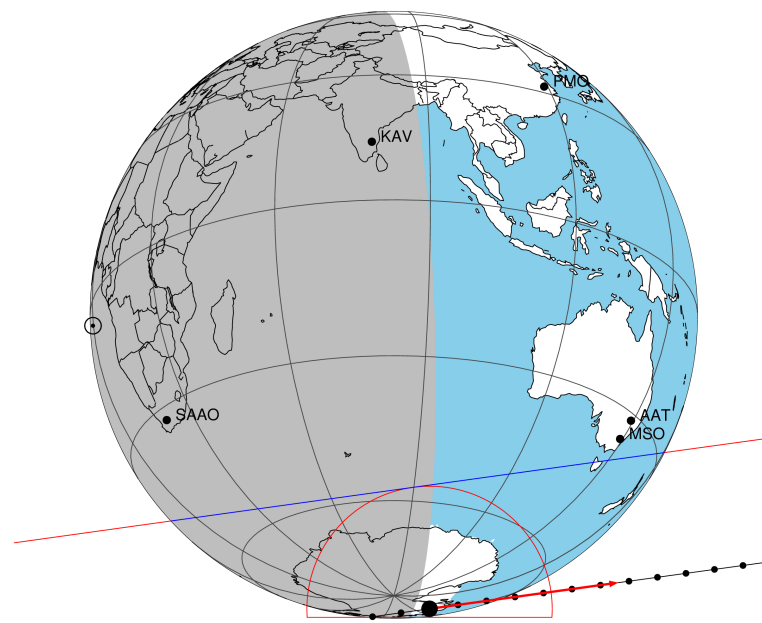

target : Titan
 target radius (km) : 2575.15
 C/A epoch : 2047-04-02T00:05:48.110
 Event type : P
 : Titan occs: not geocentric or topocentric
 : Not a ringed target
 Gaia source ID : 4090521836316334464
 2Mass ID (if available) : 18162864-2216484

ICRS Star Coord at Epoch: 18h 16m 28.64107s -22:16:48.96712s
 RUWE (>1.4 is poor) : 1.38
 K magnitude : 13.656
 G magnitude : 18.217
 RP magnitude : 16.778
 BP magnitude : 19.249
 DUPflag : 0
 Distance (au) : 9.868
 f0 (km) : 0.00
 g0 (km) : 0.00
 skyplane vel. (km/s) : 10.06
 Sun-Target sep (deg) : 97.72
 Sun-Moon sep (deg) : 168.51
 B (ring opening deg) : 25.97
 PA of pole (deg) : 5.96
 Pole direction: RA (deg): 39.48270
 Dec (deg): 83.42790
 C/A sky separation (") : 0.871
 C/A sky separation (km) : 6233.4
 NAIF SPICE kernels : RAJobs_U111+rgf16.spk
 URKALLv1.spk
 naif0012.tls
 nep097.bsp
 nep101.bsp
 sat4401.bsp

Titan 2047-04-02T00:05:48 K13.66 G18.22 dots 60.0 sec
 P

2047-04-02T00:05:48.1100 α: 18 16 28.6411 δ: -22 16 48.967 C/A 0.869" PA 172.11 deg v_sky +10.06 km/s D 09.87 AU
 Credit: Styled after SORA/Lucky Star

Observable events with sun below -5 deg and altitude above 5 deg

Obs	Location	lat	Elon	Target	Observed Events Interval	OEncode
PIC	Pic du Midi	42.9	0.1			Pnn
PAL	Palomar Mt (200")	33.4	243.1			Pnn
PMO	Purple Mtn Obs. Nanking	32.1	118.8			Pnn
KPNO	Kitt Peak Natl Obs	32.0	248.4			Pnn
MCD	McDonald Obs. 2.7m	30.7	256.0			Pnn
TEN	Teide Obs./Tenerife	28.3	343.5			Pnn
IRTF	Mauna Kea/IRTF	19.8	204.5			Pnn
KAV	Kavalur Observatory	12.6	78.8			Pnn
RIO	Rio de Janeiro	-22.9	316.8			Pnn
ESO	European Southern Obs. (3.6m)	-29.3	289.3			Pnn
AAT	Siding Spring (AAT)	-31.3	149.1			Pnn
SAAO	So. Afr. Astro. Obs. (Sutherland)	-32.4	20.8			Pnn
MSO	Mt. Stromlo Observatory	-35.3	149.0			Pnn