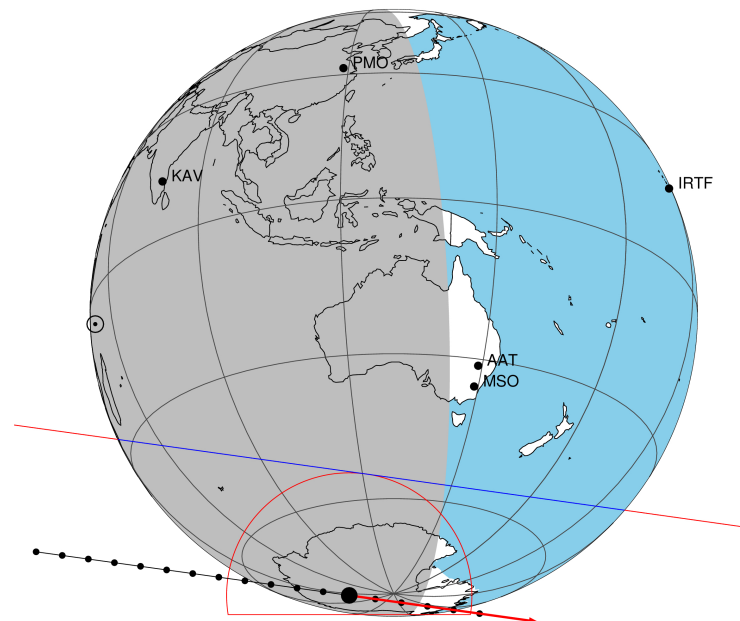

target : Titan
 target radius (km) : 2575.15
 C/A epoch : 2047-04-04T20:46:49.820
 Event type : P
 : Titan occs: not geocentric or topocentric
 : Not a ringed target
 Gaia source ID : 4090526822734811648
 2Mass ID (if available) : 18165385-2216476

ICRS Star Coord at Epoch: 18h 16m 53.87410s -22:16:47.51836s
 RUWE (>1.4 is poor) : 0.96
 K magnitude : 13.244
 G magnitude : 14.972
 RP magnitude : 14.374
 BP magnitude : 15.386
 DUPflag : 0
 Distance (au) : 9.822
 f0 (km) : 0.00
 g0 (km) : 0.00
 skyplane vel. (km/s) : 9.21
 Sun-Target sep (deg) : 100.44
 Sun-Moon sep (deg) : 154.80
 B (ring opening deg) : 25.96
 PA of pole (deg) : 5.97
 Pole direction: RA (deg): 39.48270
 Dec (deg): 83.42790
 C/A sky separation (") : 0.841
 C/A sky separation (km) : 5992.1
 NAIF SPICE kernels : RAJobs_U111+rgf16.spk
 URKALLv1.spk
 naif0012.tls
 nep097.bsp
 nep101.bsp
 sat4401.bsp

Titan 2047-04-04T20:46:49 K13.24 G14.97 dots 60.0 sec
 P

2047-04-04T20:46:49.8200 α: 18 16 53.8741 δ: -22 16 47.518 C/A 0.844" PA 187.96 deg v_sky + 9.21 km/s D 09.82 AU
 Credit: Styled after SORA/Lucky Star

Observable events with sun below -5 deg and altitude above 5 deg

Obs	Location	lat	Elon	Target	Observed Events Interval	OCode
PIC	Pic du Midi	42.9	0.1			Pnn
PAL	Palomar Mt (200")	33.4	243.1			Pnn
PMO	Purple Mtn Obs. Nanking	32.1	118.8			Pnn
KPNO	Kitt Peak Natl Obs	32.0	248.4			Pnn
MCD	McDonald Obs. 2.7m	30.7	256.0			Pnn
TEN	Teide Obs./Tenerife	28.3	343.5			Pnn
IRTF	Mauna Kea/IRTF	19.8	204.5			Pnn
KAV	Kavalur Observatory	12.6	78.8			Pnn
RIO	Rio de Janeiro	-22.9	316.8			Pnn
ESO	European Southern Obs. (3.6m)	-29.3	289.3			Pnn
AAT	Siding Spring (AAT)	-31.3	149.1			Pnn
SAAO	So. Afr. Astro. Obs. (Sutherland)	-32.4	20.8			Pnn
MSO	Mt. Stromlo Observatory	-35.3	149.0			Pnn