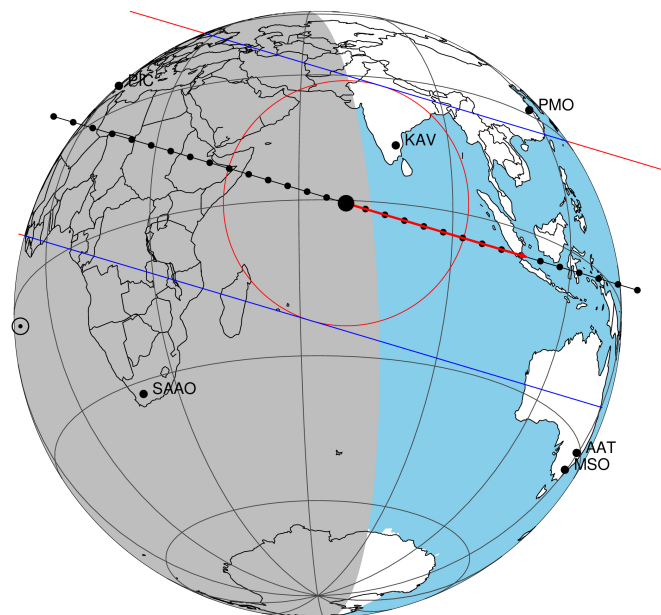

target : Titan
target radius (km) : 2575.15
C/A epoch : 2047-04-06T01:08:22.950
Event type : Pg
: Titan occs: geocentric, not topocentric
: Not a ringed target
Gaia source ID : 4090526921473376640
2Mass ID (if available) : 18170218-2217125

ICRS Star Coord at Epoch: 18h 17m 02.18096s -22:17:12.89972s
RUWE (>1.4 is poor) : 1.53
K magnitude : 12.848
G magnitude : 17.488
RP magnitude : 16.150
BP magnitude : 18.777
DUPflag : 0
Distance (au) : 9.801
f0 (km) : 0.00
g0 (km) : 0.00
skyplane vel. (km/s) : 7.10
Sun-Target sep (deg) : 101.57
Sun-Moon sep (deg) : 138.90
B (ring opening deg) : 25.97
PA of pole (deg) : 5.97
Pole direction: RA (deg): 39.48270
Dec (deg): 83.42790
C/A sky separation (") : 0.345
C/A sky separation (km) : 2449.1
NAIF SPICE kernels : RAJobs_U111+rgf16.spk
URKALLv1.spk
naif0012.tls
nep097.bsp
nep101.bsp
sat4401.bsp

Titan 2047-04-06T01:08:22 K12.85 G17.49 dots 60.0 sec
Pg