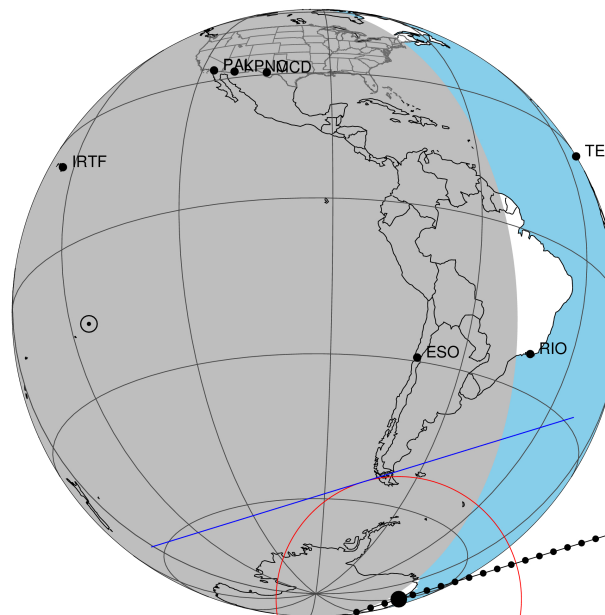

target : Titan
 target radius (km) : 2575.15
 C/A epoch : 2047-05-06T09:34:13.220
 Event type : P
 : Titan occs: not geocentric or topocentric
 : Not a ringed target
 Gaia source ID : 4090712223502986752
 2Mass ID (if available) : 18151770-2216241

ICRS Star Coord at Epoch: 18h 15m 17.68495s -22:16:24.66365s
 RUWE (>1.4 is poor) : 0.98
 K magnitude : 13.348
 G magnitude : 17.642
 RP magnitude : 16.259
 BP magnitude : 18.766
 DUPflag : 0
 Distance (au) : 9.355
 f0 (km) : 0.00
 g0 (km) : 0.00
 skyplane vel. (km/s) : -5.16
 Sun-Target sep (deg) : 131.60
 Sun-Moon sep (deg) : 96.12
 B (ring opening deg) : 25.99
 PA of pole (deg) : 5.94
 Pole direction: RA (deg): 39.48270
 Dec (deg): 83.42790
 C/A sky separation (") : 0.927
 C/A sky separation (km) : 6291.3
 NAIF SPICE kernels : RAJobs_U111+rgf16.spk
 URKALLv1.spk
 naif0012.tls
 nep097.bsp
 nep101.bsp
 sat4401.bsp

Titan 2047-05-06T09:34:13 K13.35 G17.64 dots 60.0 sec
 P

2047-05-06T09:34:13.2200 α: 18 15 17.6849 δ: -22 16 24.664 C/A 0.923" PA 162.92 deg v_sky - 5.15 km/s D 09.35 AU
 Credit: Styled after SORA/Lucky Star

Observable events with sun below -5 deg and altitude above 5 deg

Obs	Location	lat	Elon	Target	Observed Events	Interval	OEcode
PIC	Pic du Midi	42.9	0.1				Pnn
PAL	Palomar Mt (200")	33.4	243.1				Pnn
PMO	Purple Mtn Obs. Nanking	32.1	118.8				Pnn
KPNO	Kitt Peak Natl Obs	32.0	248.4				Pnn
MCD	McDonald Obs. 2.7m	30.7	256.0				Pnn
TEN	Teide Obs./Tenerife	28.3	343.5				Pnn
IRTF	Mauna Kea/IRTF	19.8	204.5				Pnn
KAV	Kavalur Observatory	12.6	78.8				Pnn
RIO	Rio de Janeiro	-22.9	316.8				Pnn
ESO	European Southern Obs. (3.6m)	-29.3	289.3				Pnn
AAT	Siding Spring (AAT)	-31.3	149.1				Pnn
SAAO	So. Afr. Astro. Obs. (Sutherland)	-32.4	20.8				Pnn
MSO	Mt. Stromlo Observatory	-35.3	149.0				Pnn