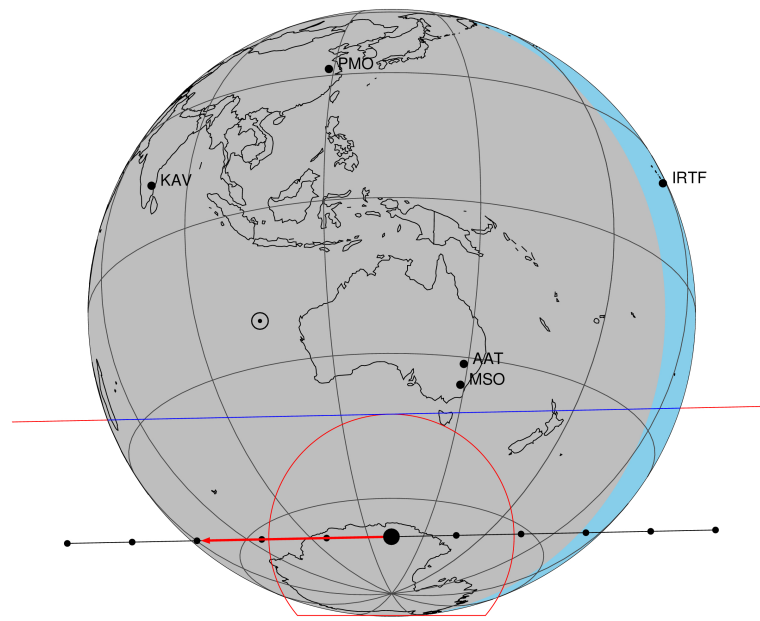

target : Titan
 target radius (km) : 2575.15
 C/A epoch : 2047-05-28T16:56:38.480
 Event type : P
 : Titan occs: not geocentric or topocentric
 : Not a ringed target
 Gaia source ID : 4066738029664113664
 2Mass ID (if available) : 18102496-2220330

ICRS Star Coord at Epoch: 18h 10m 24.96062s -22:20:33.00622s
 RUWE (>1.4 is poor) : 0.98
 K magnitude : 14.379
 G magnitude : 16.648
 RP magnitude : 15.772
 BP magnitude : 17.443
 DUPflag : 0
 Distance (au) : 9.117
 f0 (km) : 0.00
 g0 (km) : 0.00
 skyplane vel. (km/s) : -22.68
 Sun-Target sep (deg) : 154.23
 Sun-Moon sep (deg) : 162.01
 B (ring opening deg) : 26.18
 PA of pole (deg) : 5.86
 Pole direction: RA (deg): 39.48270
 Dec (deg): 83.42790
 C/A sky separation (") : 0.711
 C/A sky separation (km) : 4704.0
 NAIF SPICE kernels : RAJobs_U111+rgf16.spk
 URKALLv1.spk
 naif0012.tls
 nep097.bsp
 nep101.bsp
 sat4401.bsp

Titan 2047-05-28T16:56:38 K14.38 G16.65 dots 60.0 sec
 P

2047-05-28T16:56:38.4800 cc: 18 10 24.9606 δ: -22 20 33.006 C/A 0.711" PA 178.80 deg v_sky -22.69 km/s D 09.12 AU
 Credit: Styled after SORA/Lucky Star

Observable events with sun below -5 deg and altitude above 5 deg

Obs	Location	lat	Elon	Target	Observed Events	Interval	OEcode
PIC	Pic du Midi	42.9	0.1				Pnn
PAL	Palomar Mt (200")	33.4	243.1				Pnn
PMO	Purple Mtn Obs. Nanking	32.1	118.8				Pnn
KPNO	Kitt Peak Natl Obs	32.0	248.4				Pnn
MCD	McDonald Obs. 2.7m	30.7	256.0				Pnn
TEN	Teide Obs./Tenerife	28.3	343.5				Pnn
IRTF	Mauna Kea/IRTF	19.8	204.5				Pnn
KAV	Kavalur Observatory	12.6	78.8				Pnn
RIO	Rio de Janeiro	-22.9	316.8				Pnn
ESO	European Southern Obs. (3.6m)	-29.3	289.3				Pnn
AAT	Siding Spring (AAT)	-31.3	149.1				Pnn
SAAO	So. Afr. Astro. Obs. (Sutherland)	-32.4	20.8				Pnn
MSO	Mt. Stromlo Observatory	-35.3	149.0				Pnn