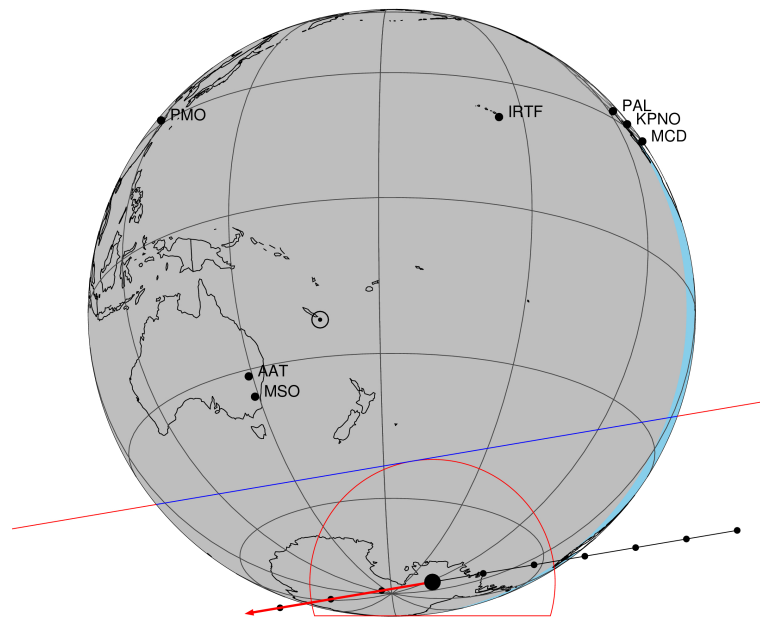

target : Titan  
 target radius (km) : 2575.15  
 C/A epoch : 2047-06-09T12:48:38.790  
 Event type : P  
 : Titan occs: not geocentric or topocentric  
 : Not a ringed target  
 Gaia source ID : 4069729354047982848  
 2Mass ID (if available) : 18070983-2220140

ICRS Star Coord at Epoch: 18h 07m 09.84201s -22:20:14.11120s  
 RUWE (>1.4 is poor) : 1.51  
 K magnitude : 11.792  
 G magnitude : 17.370  
 RP magnitude : 15.931  
 BP magnitude : 19.271  
 DUPflag : 0  
 Distance (au) : 9.059  
 f0 (km) : 0.00  
 g0 (km) : 0.00  
 skyplane vel. (km/s) : -18.03  
 Sun-Target sep (deg) : 166.28  
 Sun-Moon sep (deg) : 6.20  
 B (ring opening deg) : 26.25  
 PA of pole (deg) : 5.80  
 Pole direction: RA (deg): 39.48270  
 Dec (deg): 83.42790  
 C/A sky separation (") : 0.873  
 C/A sky separation (km) : 5735.6  
 NAIF SPICE kernels : RAJobs\_U111+rgf16.spk  
 URKALLv1.spk  
 naif0012.tls  
 nep097.bsp  
 nep101.bsp  
 sat4401.bsp

Titan 2047-06-09T12:48:38 K11.79 G17.37 dots 60.0 sec  
 P

2047-06-09T12:48:38.7900 cc: 18 07 09.8420 s: -22 20 14.1111 C/A 0.870" PA 170.38 deg v\_sky -18.03 km/s D 09.06 AU  
 Credit: Styled after SORA/Lucky Star

Observable events with sun below -5 deg and altitude above 5 deg

Obs	Location	lat	Elon	Target	Observed Events Interval	OEncode
PIC	Pic du Midi	42.9	0.1			Pnn
PAL	Palomar Mt (200")	33.4	243.1			Pnn
PMO	Purple Mtn Obs. Nanking	32.1	118.8			Pnn
KPNO	Kitt Peak Natl Obs	32.0	248.4			Pnn
MCD	McDonald Obs. 2.7m	30.7	256.0			Pnn
TEN	Teide Obs./Tenerife	28.3	343.5			Pnn
IRTF	Mauna Kea/IRTF	19.8	204.5			Pnn
KAV	Kavalur Observatory	12.6	78.8			Pnn
RIO	Rio de Janeiro	-22.9	316.8			Pnn
ESO	European Southern Obs. (3.6m)	-29.3	289.3			Pnn
AAT	Siding Spring (AAT)	-31.3	149.1			Pnn
SAAO	So. Afr. Astro. Obs. (Sutherland)	-32.4	20.8			Pnn
MSO	Mt. Stromlo Observatory	-35.3	149.0			Pnn