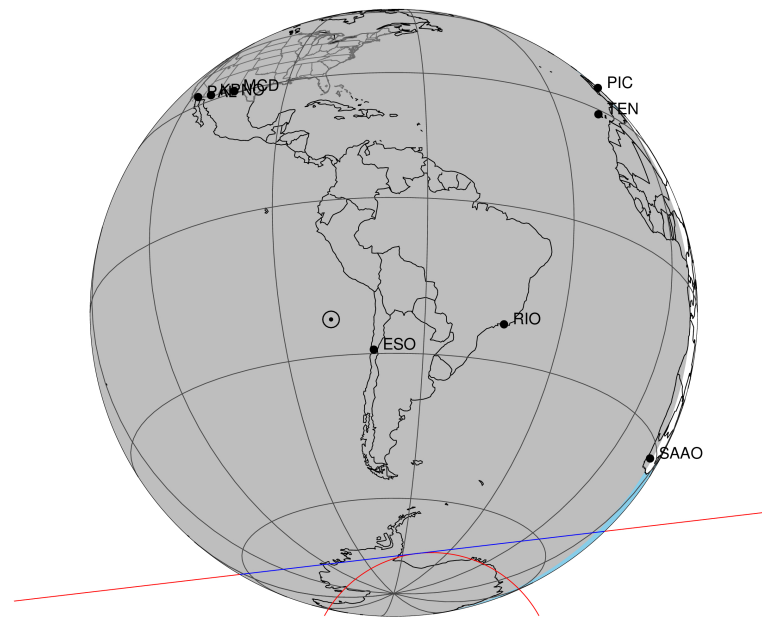

target : Titan
target radius (km) : 2575.15
C/A epoch : 2047-06-11T05:17:06.080
Event type : P
: Titan occs: not geocentric or topocentric
: Not a ringed target
Gaia source ID : 4069683037147729024
2Mass ID (if available) : 18063816-2221181

ICRS Star Coord at Epoch: 18h 06m 38.15720s -22:21:18.03411s
RUWE (>1.4 is poor) : 1.00
K magnitude : 12.362
G magnitude : 17.781
RP magnitude : 16.578
BP magnitude : 18.876
DUPflag : 0
Distance (au) : 9.048
f0 (km) : 0.00
g0 (km) : 0.00
skyplane vel. (km/s) : -21.95
Sun-Target sep (deg) : 168.01
Sun-Moon sep (deg) : 29.53
B (ring opening deg) : 26.28
PA of pole (deg) : 5.79
Pole direction: RA (deg): 39.48270
Dec (deg): 83.42790
C/A sky separation (") : 1.168
C/A sky separation (km) : 7666.0
NAIF SPICE kernels : RAJobs_U111+rgf16.spk
URKALLv1.spk
naif0012.tls
nep097.bsp
nep101.bsp
sat4401.bsp

Titan 2047-06-11T05:17:06 K12.36 G17.78 dots 60.0 sec
P