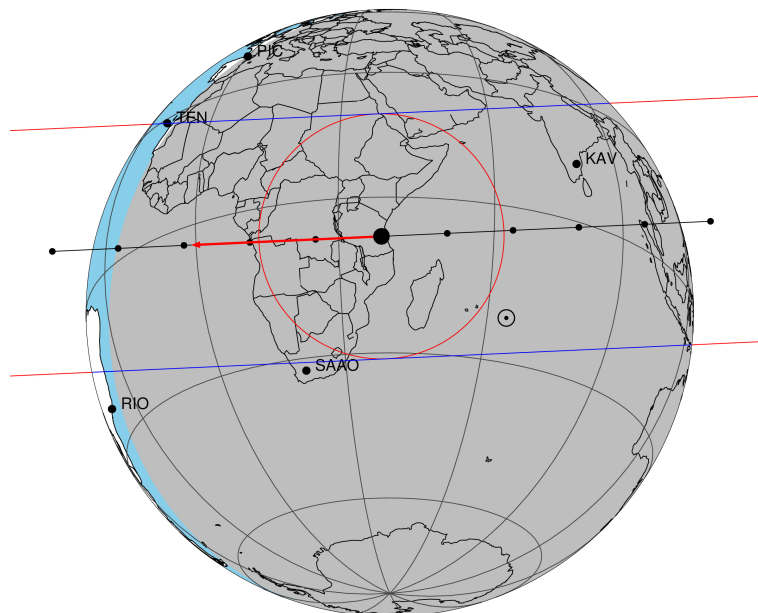

target : Titan
target radius (km) : 2575.15
C/A epoch : 2047-07-14T19:49:16.290
Event type : Pgt
: Titan occs: geocentric, topocentric
: Not a ringed target
Gaia source ID : 4070290890962658048
2Mass ID (if available) : 17560627-2225134

ICRS Star Coord at Epoch: 17h 56m 06.26643s -22:25:13.81982s
RUWE (>1.4 is poor) : 0.94
K magnitude : 11.440
G magnitude : 18.493
RP magnitude : 16.961
BP magnitude : 22.038
DUPflag : 0
Distance (au) : 9.094
f0 (km) : 0.00
g0 (km) : 0.00
skyplane vel. (km/s) : -23.05
Sun-Target sep (deg) : 157.42
Sun-Moon sep (deg) : 110.37
B (ring opening deg) : 26.59
PA of pole (deg) : 5.59
Pole direction: RA (deg): 39.48270
Dec (deg): 83.42790
C/A sky separation (") : 0.244
C/A sky separation (km) : 1607.2
NAIF SPICE kernels : RAJobs_U111+rgf16.spk
URKALLv1.spk
naif0012.tls
nep097.bsp
nep101.bsp
sat4401.bsp

Titan 2047-07-14T19:49:16 K11.44 G18.49 dots 60.0 sec
Pgt

2047-07-14T19:49:16.2900 cc: 17 56 06.2664 & -22 25 13.820 C/A 0.245" PA 357.38 deg v_sky -23.06 km/s D 09.09 AU
Credit: Styled after SORA/Lucky Star

Observable events with sun below -5 deg and altitude above 5 deg

Obs	Location	lat	Elon	Target	Observed Events Interval	OEncode
PIC	Pic du Midi	42.9	0.1			Pnn
PAL	Palomar Mt (200")	33.4	243.1			Pnn
PMO	Purple Mtn Obs. Nanking	32.1	118.8			Pnn
KPNO	Kitt Peak Natl Obs	32.0	248.4			Pnn
MCD	McDonald Obs. 2.7m	30.7	256.0			Pnn
TEN	Teide Obs./Tenerife	28.3	343.5			Pnn
IRTF	Mauna Kea/IRTF	19.8	204.5			Pnn
KAV	Kavalur Observatory	12.6	78.8	+ +	JUL 14 19:44 - JUL 14 19:47	Pie
RIO	Rio de Janeiro	-22.9	316.8			Pnn
ESO	European Southern Obs. (3.6m)	-29.3	289.3			Pnn
AAT	Siding Spring (AAT)	-31.3	149.1			Pnn
SAAO	So. Afr. Astro. Obs. (Sutherland)	-32.4	20.8			Pnn
MSO	Mt. Stromlo Observatory	-35.3	149.0			Pnn