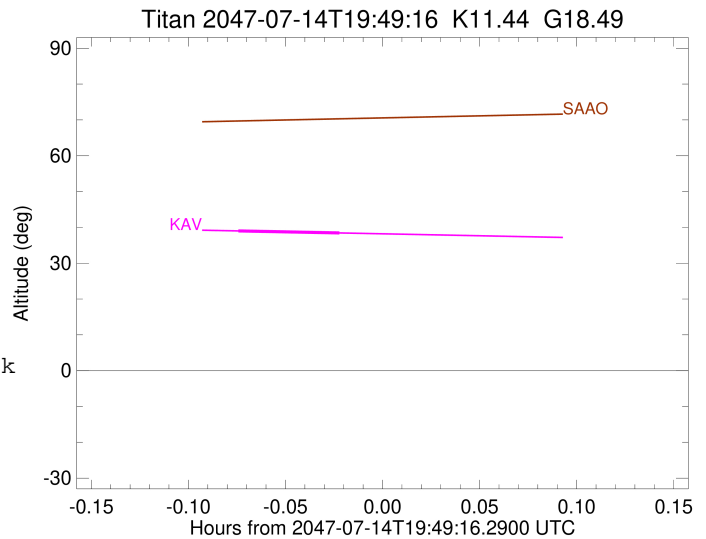

```
target                : Titan
target radius (km)   : 2575.15
C/A epoch            : 2047-07-14T19:46:22.460
Event type           : Pgt
: Titan occs: geocentric, topocentric
: Not a ringed target
Observer code        : KAV
Location             : Kavalur Observatory
Latitude (deg)       : 12.57556
E. Longitude (deg)  : 78.83167
Altitude (km)        : 0.722
Gaia source ID       : 4070290890962658048
2Mass ID (if available) : 17560627-2225134
ICRS Star Coord at Epoch: 17h 56m 06.26643s -22:25:13.81982s
RUWE (>1.4 is poor) : 0.94
K magnitude          : 11.440
G magnitude          : 18.493
RP magnitude         : 16.961
BP magnitude         : 22.038
DUPflag             : 0
Distance (au)        : 9.094
f0 (km)              : 0.00
g0 (km)              : 0.00
skyplane vel. (km/s) : -23.05
Sun-Target sep (deg) : 157.42
Sun-Moon sep (deg)   : 111.11
B (ring opening deg) : 26.59
PA of pole (deg)     : 5.59
Pole direction: RA (deg): 39.48270
Dec (deg): 83.42790
C/A sky separation (") : 0.202
C/A sky separation (km) : 1331.8
NAIF SPICE kernels   : RAJobs_U111+rgf16.spk
URKALLv1.spk
naif0012.tls
nep097.bsp
nep101.bsp
sat4401.bsp
de440.bsp
earth_720101_070426.bpc
jup365.bsp
urall6.bsp
IAU_SATURN_for_RINGFIT.tpc
pck00010.tpc
earth_200101_990628_predict.bpc
IAU_NEPTUNE_for_RINGFIT.tpc.BECAREFUL
uranus_ringframes_rfrench20220627_v1.tf
neptune_ringframes_rfrench20220702a_v1.tf
earth_flat_IAU.spk
```

x: target alt < 5.0 deg or sun > -5.0 deg

Target	I/E	UTC	alt	alt-sun	radius	lat-geo	lat-geodetic
Titan	I	2047-07-14T19:44:48.299	39.01	-53.41	2575.1	20.65	20.66
Titan	E	2047-07-14T19:47:56.632	38.44	-53.13	2575.1	34.29	34.30