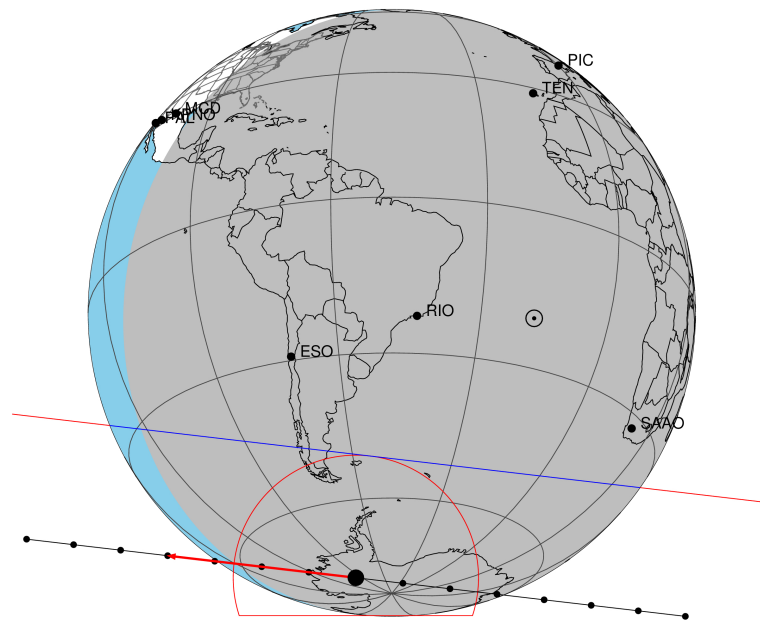

target : Titan
target radius (km) : 2575.15
C/A epoch : 2047-07-20T01:19:41.130
Event type : P
: Titan occs: not geocentric or topocentric
: Not a ringed target
Gaia source ID : 4070242065773867648
2Mass ID (if available) : 17542215-2224035

ICRS Star Coord at Epoch: 17h 54m 22.16091s -22:24:04.03639s
RUWE (>1.4 is poor) : 1.27
K magnitude : 12.335
G magnitude : 17.588
RP magnitude : 16.127
BP magnitude : 19.305
DUPflag : 0
Distance (au) : 9.137
f0 (km) : 0.00
g0 (km) : 0.00
skyplane vel. (km/s) : -16.58
Sun-Target sep (deg) : 152.03
Sun-Moon sep (deg) : 173.05
B (ring opening deg) : 26.61
PA of pole (deg) : 5.55
Pole direction: RA (deg): 39.48270
Dec (deg): 83.42790
C/A sky separation (") : 0.846
C/A sky separation (km) : 5605.6
NAIF SPICE kernels : RAJobs_U111+rgf16.spk
URKALLv1.spk
naif0012.tls
nep097.bsp
nep101.bsp
sat4401.bsp

Titan 2047-07-20T01:19:41 K12.34 G17.59 dots 60.0 sec
P