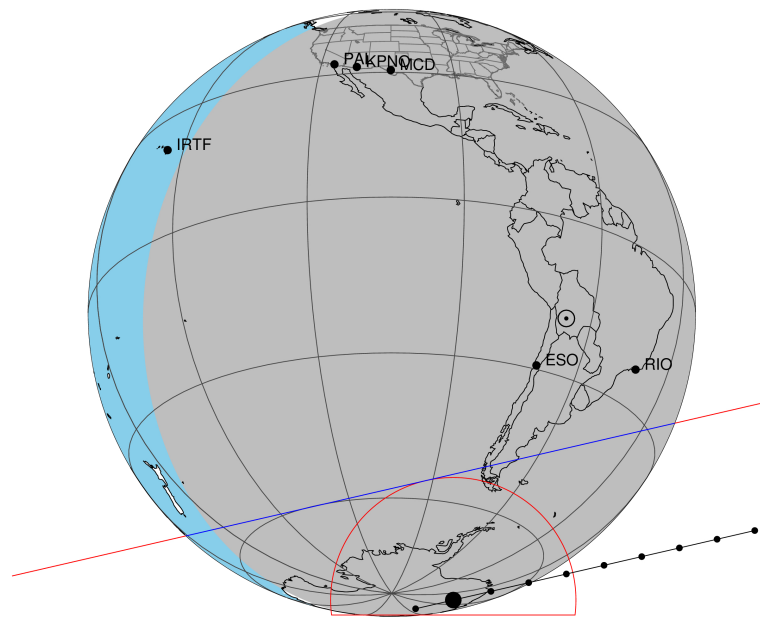

target : Titan
 target radius (km) : 2575.15
 C/A epoch : 2047-07-27T04:31:49.940
 Event type : P
 : Titan occs: not geocentric or topocentric
 : Not a ringed target
 Gaia source ID : 4070232445088161408
 2Mass ID (if available) : 17530236-2224551

ICRS Star Coord at Epoch: 17h 53m 02.40501s -22:24:55.99783s
 RUWE (>1.4 is poor) : 1.07
 K magnitude : 12.742
 G magnitude : 18.483
 RP magnitude : 0.000
 BP magnitude : 0.000
 DUPflag : 0
 Distance (au) : 9.201
 f0 (km) : 0.00
 g0 (km) : 0.00
 skyplane vel. (km/s) : -13.54
 Sun-Target sep (deg) : 144.92
 Sun-Moon sep (deg) : 91.11
 B (ring opening deg) : 26.65
 PA of pole (deg) : 5.53
 Pole direction: RA (deg): 39.48270
 Dec (deg): 83.42790
 C/A sky separation (") : 0.928
 C/A sky separation (km) : 6195.2
 NAIF SPICE kernels : RAJobs_U111+rgf16.spk
 URKALLv1.spk
 naif0012.tls
 nep097.bsp
 nep101.bsp
 sat4401.bsp

Titan 2047-07-27T04:31:49 K12.74 G18.48 dots 60.0 sec
 P

2047-07-27T04:31:49.9400 cc: 17 53 02.4050 s -22 24 55.998 C/A 0.925" PA 167.01 deg v_sky -13.54 km/s D 09.20 AU
 Credit: Styled after SORA/Lucky Star

Observable events with sun below -5 deg and altitude above 5 deg

Obs	Location	lat	Elon	Target	Observed Events	Interval	OCode
PIC	Pic du Midi	42.9	0.1				Pnn
PAL	Palomar Mt (200")	33.4	243.1				Pnn
PMO	Purple Mtn Obs. Nanking	32.1	118.8				Pnn
KPNO	Kitt Peak Natl Obs	32.0	248.4				Pnn
MCD	McDonald Obs. 2.7m	30.7	256.0				Pnn
TEN	Teide Obs./Tenerife	28.3	343.5				Pnn
IRTF	Mauna Kea/IRTF	19.8	204.5				Pnn
KAV	Kavalur Observatory	12.6	78.8				Pnn
RIO	Rio de Janeiro	-22.9	316.8				Pnn
ESO	European Southern Obs. (3.6m)	-29.3	289.3				Pnn
AAT	Siding Spring (AAT)	-31.3	149.1				Pnn
SAAO	So. Afr. Astro. Obs. (Sutherland)	-32.4	20.8				Pnn
MSO	Mt. Stromlo Observatory	-35.3	149.0				Pnn