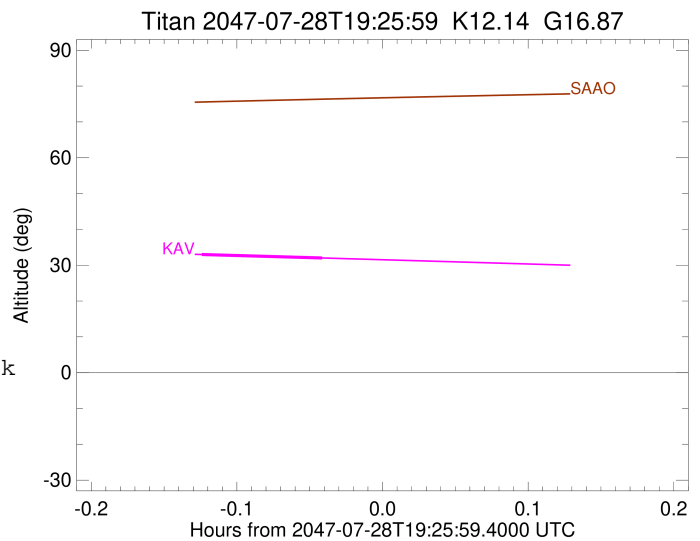

```
target                : Titan
target radius (km)   : 2575.15
C/A epoch             : 2047-07-28T19:21:00.980
Event type            : Pgt
: Titan occs: geocentric, topocentric
: Not a ringed target
Observer code         : KAV
Location              : Kavalur Observatory
Latitude (deg)       : 12.57556
E. Longitude (deg)   : 78.83167
Altitude (km)        : 0.722
Gaia source ID       : 4070232960483329536
2Mass ID (if available) : 17524003-2225594
ICRS Star Coord at Epoch: 17h 52m 40.04345s -22:25:59.28822s
RUWE (>1.4 is poor) : 0.99
K magnitude           : 12.137
G magnitude           : 16.869
RP magnitude          : 15.669
BP magnitude          : 18.327
DUPflag              : 0
Distance (au)        : 9.212
f0 (km)              : 0.00
g0 (km)              : 0.00
skyplane vel. (km/s) : -16.59
Sun-Target sep (deg) : 143.28
Sun-Moon sep (deg)   : 68.96
B (ring opening deg) : 26.68
PA of pole (deg)     : 5.52
Pole direction: RA (deg): 39.48270
Dec (deg): 83.42790
C/A sky separation (") : 0.067
C/A sky separation (km) : 445.2
NAIF SPICE kernels   : RAJobs_U111+rgf16.spk
URKALLv1.spk
naif0012.tls
nep097.bsp
nep101.bsp
sat4401.bsp
de440.bsp
earth_720101_070426.bpc
jup365.bsp
urall6.bsp
IAU_SATURN_for_RINGFIT.tpc
pck00010.tpc
earth_200101_990628_predict.bpc
IAU_NEPTUNE_for_RINGFIT.tpc.BECAREFUL
uranus_ringframes_rfrench20220627_v1.tf
neptune_ringframes_rfrench20220702a_v1.tf
earth_flat_IAU.spk
```

x: target alt < 5.0 deg or sun > -5.0 deg

Target	I/E	UTC	alt	alt-sun	radius	lat-geo	lat-geodetic
Titan	I	2047-07-28T19:18:30.697	32.98	-57.94	2575.1	-21.48	-21.49
Titan	E	2047-07-28T19:23:31.278	32.01	-57.66	2575.2	3.83	3.83