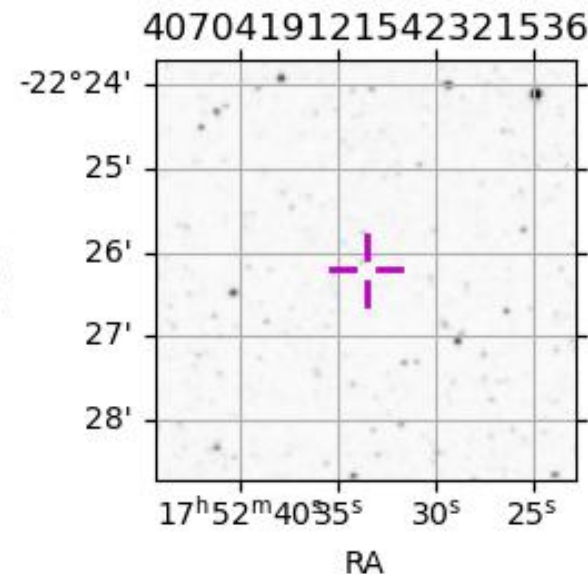

target : Titan
target radius (km) : 2575.15
C/A epoch : 2047-07-29T05:26:12.840
Event type : Pgt
: Titan occs: geocentric, topocentric
: Not a ringed target
Gaia source ID : 4070419121542321536
2Mass ID (if available) : 17523354-2226123

ICRS Star Coord at Epoch: 17h 52m 33.52766s -22:26:12.49799s
RUWE (>1.4 is poor) : 2.19
K magnitude : 13.459
G magnitude : 17.955
RP magnitude : 16.653
BP magnitude : 19.237
DUPflag : 0
Distance (au) : 9.215
f0 (km) : 0.00
g0 (km) : 0.00
skyplane vel. (km/s) : -17.27
Sun-Target sep (deg) : 142.86
Sun-Moon sep (deg) : 62.29
B (ring opening deg) : 26.68
PA of pole (deg) : 5.52
Pole direction: RA (deg): 39.48270
Dec (deg): 83.42790
C/A sky separation (") : 0.204
C/A sky separation (km) : 1365.2
NAIF SPICE kernels : RAJobs_U111+rgf16.spk

Titan 2047-07-29T05:26:12 K13.46 G17.96 dots 60.0 sec
Pgt

Observable events with sun below -5 deg and altitude above 5 deg

Obs	Location	lat	Elon	Target	Observed Events Interval	OCode
PIC	Pic du Midi	42.9	0.1			Pnn
PAL	Palomar Mt (200")	33.4	243.1			Pnn
PMO	Purple Mtn Obs. Nanking	32.1	118.8			Pnn
KPNO	Kitt Peak Natl Obs	32.0	248.4			Pnn
MCD	McDonald Obs. 2.7m	30.7	256.0			Pnn
TEN	Teide Obs./Tenerife	28.3	343.5			Pnn
IRTF	Mauna Kea/IRTF	19.8	204.5			Pnn
KAV	Kavalur Observatory	12.6	78.8			Pnn
RIO	Rio de Janeiro	-22.9	316.8	+ +	JUL 29 05:18 - JUL 29 05:23	Pie
ESO	European Southern Obs. (3.6m)	-29.3	289.3	+ +	JUL 29 05:20 - JUL 29 05:24	Pie
AAT	Siding Spring (AAT)	-31.3	149.1			Pnn
SAAO	So. Afr. Astro. Obs. (Sutherland)	-32.4	20.8			Pnn
MSO	Mt. Stromlo Observatory	-35.3	149.0			Pnn