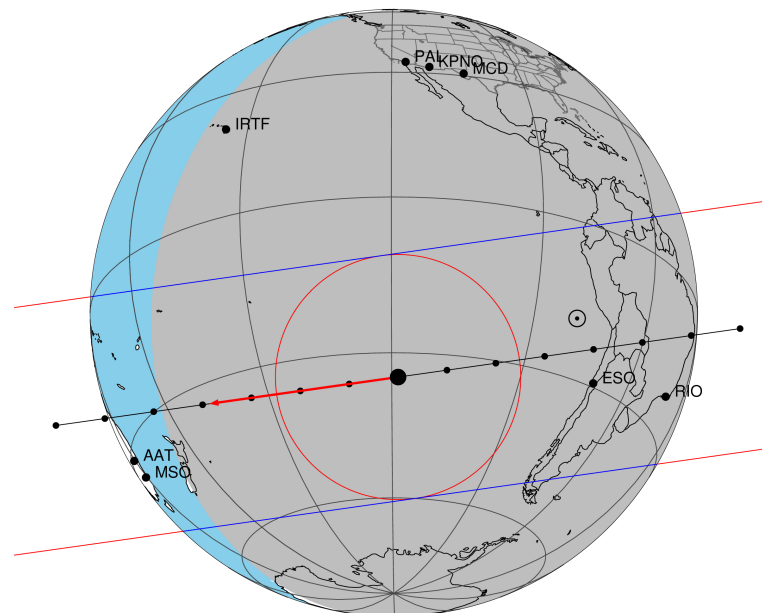

target : Titan
target radius (km) : 2575.15
C/A epoch : 2047-07-29T05:26:12.840
Event type : Pgt
: Titan occs: geocentric, topocentric
: Not a ringed target
Gaia source ID : 4070419121542321536
2Mass ID (if available) : 17523354-2226123

ICRS Star Coord at Epoch: 17h 52m 33.52766s -22:26:12.49799s
RUWE (>1.4 is poor) : 2.19
K magnitude : 13.459
G magnitude : 17.955
RP magnitude : 16.653
BP magnitude : 19.237
DUPflag : 0
Distance (au) : 9.215
f0 (km) : 0.00
g0 (km) : 0.00
skyplane vel. (km/s) : -17.27
Sun-Target sep (deg) : 142.86
Sun-Moon sep (deg) : 62.29
B (ring opening deg) : 26.68
PA of pole (deg) : 5.52
Pole direction: RA (deg): 39.48270
Dec (deg): 83.42790
C/A sky separation (") : 0.204
C/A sky separation (km) : 1365.2
NAIF SPICE kernels : RAJobs_U111+rgf16.spk

Titan 2047-07-29T05:26:12 K13.46 G17.96 dots 60.0 sec
Pgt

2047-07-29T05:26:12.8400 cc: 17 52 33.5277 & -22 26 12.498 C/A 0.202" PA 171.93 deg v_sky -17.27 km/s D 09.21 AU
Credit: Styled after SORA/Lucky Star

Observable events with sun below -5 deg and altitude above 5 deg

Obs	Location	lat	Elon	Target	Observed Events Interval	OCode
PIC	Pic du Midi	42.9	0.1			Pnn
PAL	Palomar Mt (200")	33.4	243.1			Pnn
PMO	Purple Mtn Obs. Nanking	32.1	118.8			Pnn
KPNO	Kitt Peak Natl Obs	32.0	248.4			Pnn
MCD	McDonald Obs. 2.7m	30.7	256.0			Pnn
TEN	Teide Obs./Tenerife	28.3	343.5			Pnn
IRTF	Mauna Kea/IRTF	19.8	204.5			Pnn
KAV	Kavalur Observatory	12.6	78.8			Pnn
RIO	Rio de Janeiro	-22.9	316.8	+ +	JUL 29 05:18 - JUL 29 05:23	Pie
ESO	European Southern Obs. (3.6m)	-29.3	289.3	+ +	JUL 29 05:20 - JUL 29 05:24	Pie
AAT	Siding Spring (AAT)	-31.3	149.1			Pnn
SAAO	So. Afr. Astro. Obs. (Sutherland)	-32.4	20.8			Pnn
MSO	Mt. Stromlo Observatory	-35.3	149.0			Pnn