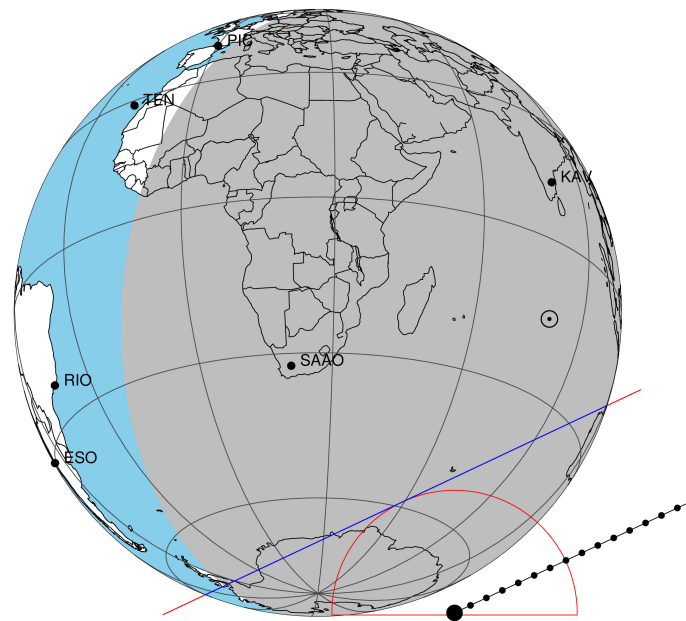

target : Titan
 target radius (km) : 2575.15
 C/A epoch : 2047-08-10T18:49:13.730
 Event type : P
 : Titan occs: not geocentric or topocentric
 : Not a ringed target
 Gaia source ID : 4068930593285354624
 2Mass ID (if available) : 17501174-2225528

ICRS Star Coord at Epoch: 17h 50m 11.74145s -22:25:52.97784s
 RUWE (>1.4 is poor) : 1.02
 K magnitude : 12.460
 G magnitude : 17.178
 RP magnitude : 15.958
 BP magnitude : 18.840
 DUPflag : 0
 Distance (au) : 9.367
 f0 (km) : 0.00
 g0 (km) : 0.00
 skyplane vel. (km/s) : -6.17
 Sun-Target sep (deg) : 130.30
 Sun-Moon sep (deg) : 107.18
 B (ring opening deg) : 26.73
 PA of pole (deg) : 5.47
 Pole direction: RA (deg): 39.48270
 Dec (deg): 83.42790
 C/A sky separation (") : 1.026
 C/A sky separation (km) : 6971.7
 NAIF SPICE kernels : RAJobs_U111+rgf16.spk
 URKALLv1.spk
 naif0012.tls
 nep097.bsp
 nep101.bsp
 sat4401.bsp

Titan 2047-08-10T18:49:13 K12.46 G17.18 dots 60.0 sec
 P

2047-08-10T18:49:13.7300 α: 17 50 11.7414 δ: -22 25 52.978 C/A 1.020" PA 154.77 deg v_sky - 6.16 km/s D 09.37 AU
 Credit: Styled after SORA/Lucky Star

Observable events with sun below -5 deg and altitude above 5 deg

Obs	Location	lat	Elon	Target	Observed Events	Interval	OCode
PIC	Pic du Midi	42.9	0.1				Pnn
PAL	Palomar Mt (200")	33.4	243.1				Pnn
PMO	Purple Mtn Obs. Nanking	32.1	118.8				Pnn
KPNO	Kitt Peak Natl Obs	32.0	248.4				Pnn
MCD	McDonald Obs. 2.7m	30.7	256.0				Pnn
TEN	Teide Obs./Tenerife	28.3	343.5				Pnn
IRTF	Mauna Kea/IRTF	19.8	204.5				Pnn
KAV	Kavalur Observatory	12.6	78.8				Pnn
RIO	Rio de Janeiro	-22.9	316.8				Pnn
ESO	European Southern Obs. (3.6m)	-29.3	289.3				Pnn
AAT	Siding Spring (AAT)	-31.3	149.1				Pnn
SAAO	So. Afr. Astro. Obs. (Sutherland)	-32.4	20.8				Pnn
MSO	Mt. Stromlo Observatory	-35.3	149.0				Pnn