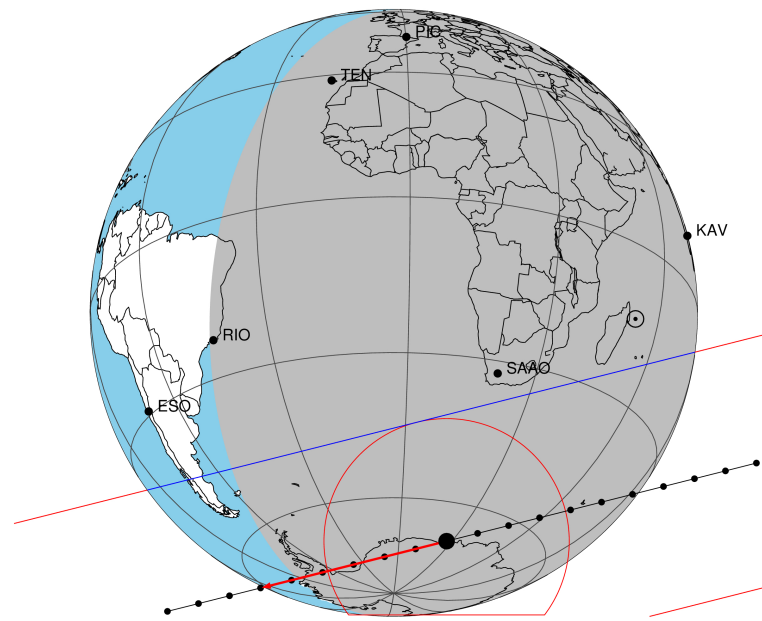

target : Titan
 target radius (km) : 2575.15
 C/A epoch : 2047-08-13T20:36:03.840
 Event type : P
 : Titan occs: not geocentric or topocentric
 : Not a ringed target
 Gaia source ID : 4068929558137565184
 2Mass ID (if available) : 17494905-2227502

ICRS Star Coord at Epoch: 17h 49m 49.05501s -22:27:50.63308s
 RUWE (>1.4 is poor) : 1.05
 K magnitude : 12.796
 G magnitude : 17.629
 RP magnitude : 16.313
 BP magnitude : 19.007
 DUPflag : 0
 Distance (au) : 9.398
 f0 (km) : 0.00
 g0 (km) : 0.00
 skyplane vel. (km/s) : -11.18
 Sun-Target sep (deg) : 127.27
 Sun-Moon sep (deg) : 143.77
 B (ring opening deg) : 26.77
 PA of pole (deg) : 5.46
 Pole direction: RA (deg): 39.48270
 Dec (deg): 83.42790
 C/A sky separation (") : 0.726
 C/A sky separation (km) : 4949.8
 NAIF SPICE kernels : RAJobs_U111+rgf16.spk
 URKALLv1.spk
 naif0012.tls
 nep097.bsp
 nep101.bsp
 sat4401.bsp

Titan 2047-08-13T20:36:03 K12.80 G17.63 dots 60.0 sec
 P

2047-08-13T20:36:03.8400 cc: 17 49 49.05501 s: -22 27 50.633 C/A 0.722" PA 165.86 deg v_sky -11.19 km/s D 09.40 AU
 Credit: Styled after SORA/Lucky Star

Observable events with sun below -5 deg and altitude above 5 deg

Obs	Location	lat	Elon	Target	Observed Events	Interval	OCode
PIC	Pic du Midi	42.9	0.1				Pnn
PAL	Palomar Mt (200")	33.4	243.1				Pnn
PMO	Purple Mtn Obs. Nanking	32.1	118.8				Pnn
KPNO	Kitt Peak Natl Obs	32.0	248.4				Pnn
MCD	McDonald Obs. 2.7m	30.7	256.0				Pnn
TEN	Teide Obs./Tenerife	28.3	343.5				Pnn
IRTF	Mauna Kea/IRTF	19.8	204.5				Pnn
KAV	Kavalur Observatory	12.6	78.8				Pnn
RIO	Rio de Janeiro	-22.9	316.8				Pnn
ESO	European Southern Obs. (3.6m)	-29.3	289.3				Pnn
AAT	Siding Spring (AAT)	-31.3	149.1				Pnn
SAAO	So. Afr. Astro. Obs. (Sutherland)	-32.4	20.8				Pnn
MSO	Mt. Stromlo Observatory	-35.3	149.0				Pnn