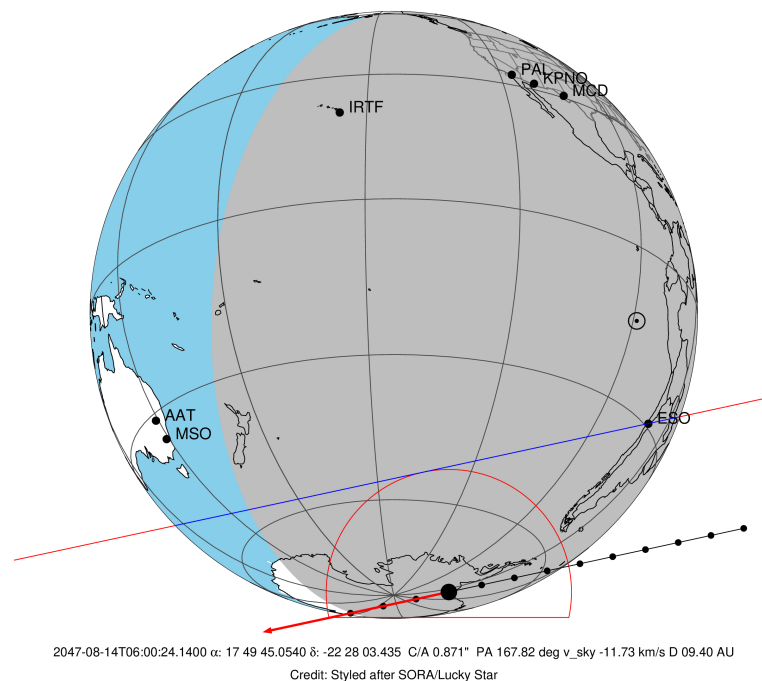

target : Titan
 target radius (km) : 2575.15
 C/A epoch : 2047-08-14T06:00:24.140
 Event type : P
 : Titan occs: not geocentric or topocentric
 : Not a ringed target
 Gaia source ID : 4068929455051616768
 2Mass ID (if available) : 17494507-2228030

ICRS Star Coord at Epoch: 17h 49m 45.05396s -22:28:03.43508s
 RUWE (>1.4 is poor) : 1.13
 K magnitude : 13.290
 G magnitude : 17.990
 RP magnitude : 16.749
 BP magnitude : 19.668
 DUPflag : 0
 Distance (au) : 9.402
 f0 (km) : 0.00
 g0 (km) : 0.00
 skyplane vel. (km/s) : -11.73
 Sun-Target sep (deg) : 126.88
 Sun-Moon sep (deg) : 148.42
 B (ring opening deg) : 26.77
 PA of pole (deg) : 5.46
 Pole direction: RA (deg): 39.48270
 Dec (deg): 83.42790
 C/A sky separation (") : 0.874
 C/A sky separation (km) : 5960.1
 NAIF SPICE kernels : RAJobs_U111+rgf16.spk
 URKALLv1.spk
 naif0012.tls
 nep097.bsp
 nep101.bsp
 sat4401.bsp

Titan 2047-08-14T06:00:24 K13.29 G17.99 dots 60.0 sec
 P

2047-08-14T06:00:24.1400 cc: 17 49 45.0540 & -22 28 03.435 C/A 0.871" PA 167.82 deg v_sky -11.73 km/s D 09.40 AU
 Credit: Styled after SORA/Lucky Star

Observable events with sun below -5 deg and altitude above 5 deg

Obs	Location	lat	Elon	Target	Observed Events	Interval	OEcode
PIC	Pic du Midi	42.9	0.1				Pnn
PAL	Palomar Mt (200")	33.4	243.1				Pnn
PMO	Purple Mtn Obs. Nanking	32.1	118.8				Pnn
KPNO	Kitt Peak Natl Obs	32.0	248.4				Pnn
MCD	McDonald Obs. 2.7m	30.7	256.0				Pnn
TEN	Teide Obs./Tenerife	28.3	343.5				Pnn
IRTF	Mauna Kea/IRTF	19.8	204.5				Pnn
KAV	Kavalur Observatory	12.6	78.8				Pnn
RIO	Rio de Janeiro	-22.9	316.8				Pnn
ESO	European Southern Obs. (3.6m)	-29.3	289.3				Pnn
AAT	Siding Spring (AAT)	-31.3	149.1				Pnn
SAAO	So. Afr. Astro. Obs. (Sutherland)	-32.4	20.8				Pnn
MSO	Mt. Stromlo Observatory	-35.3	149.0				Pnn