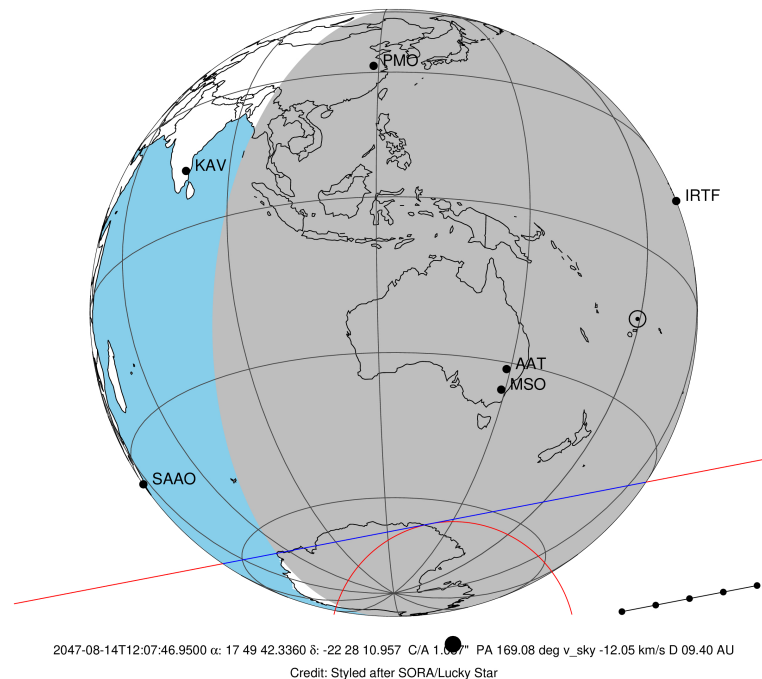

target : Titan
 target radius (km) : 2575.15
 C/A epoch : 2047-08-14T12:07:46.950
 Event type : P
 : Titan occs: not geocentric or topocentric
 : Not a ringed target
 Gaia source ID : 4068929493773089152
 2Mass ID (if available) : 17494235-2228107

ICRS Star Coord at Epoch: 17h 49m 42.33602s -22:28:10.95720s
 RUWE (>1.4 is poor) : 1.18
 K magnitude : 11.597
 G magnitude : 17.046
 RP magnitude : 15.938
 BP magnitude : 18.098
 DUPflag : 0
 Distance (au) : 9.405
 f0 (km) : 0.00
 g0 (km) : 0.00
 skyplane vel. (km/s) : -12.04
 Sun-Target sep (deg) : 126.62
 Sun-Moon sep (deg) : 151.46
 B (ring opening deg) : 26.78
 PA of pole (deg) : 5.46
 Pole direction: RA (deg): 39.48270
 Dec (deg): 83.42790
 C/A sky separation (") : 1.040
 C/A sky separation (km) : 7093.3
 NAIF SPICE kernels : RAJobs_U111+rgf16.spk
 URKALLv1.spk
 naif0012.tls
 nep097.bsp
 nep101.bsp
 sat4401.bsp

Titan 2047-08-14T12:07:46 K11.60 G17.05 dots 60.0 sec
 P

2047-08-14T12:07:46.9500 cc: 17 49 42.3360 d: -22 28 10.957 C/A 1.040" PA 169.08 deg v_sky -12.05 km/s D 09.40 AU
 Credit: Styled after SORA/Lucky Star

Observable events with sun below -5 deg and altitude above 5 deg

Obs	Location	lat	Elon	Target	Observed Events	Interval	OEncode
PIC	Pic du Midi	42.9	0.1				Pnn
PAL	Palomar Mt (200")	33.4	243.1				Pnn
PMO	Purple Mtn Obs. Nanking	32.1	118.8				Pnn
KPNO	Kitt Peak Natl Obs	32.0	248.4				Pnn
MCD	McDonald Obs. 2.7m	30.7	256.0				Pnn
TEN	Teide Obs./Tenerife	28.3	343.5				Pnn
IRTF	Mauna Kea/IRTF	19.8	204.5				Pnn
KAV	Kavalur Observatory	12.6	78.8				Pnn
RIO	Rio de Janeiro	-22.9	316.8				Pnn
ESO	European Southern Obs. (3.6m)	-29.3	289.3				Pnn
AAT	Siding Spring (AAT)	-31.3	149.1				Pnn
SAAO	So. Afr. Astro. Obs. (Sutherland)	-32.4	20.8				Pnn
MSO	Mt. Stromlo Observatory	-35.3	149.0				Pnn