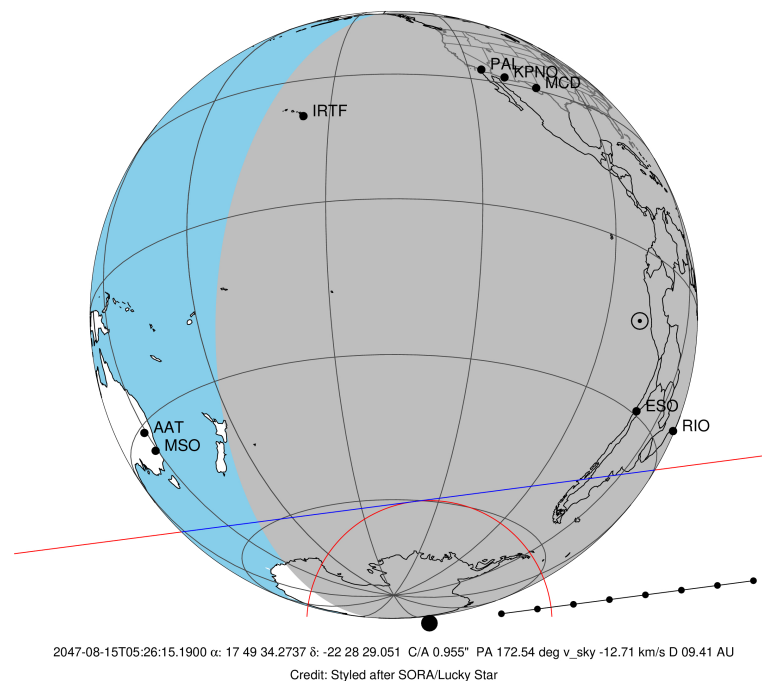

target : Titan
 target radius (km) : 2575.15
 C/A epoch : 2047-08-15T05:26:15.190
 Event type : P
 : Titan occs: not geocentric or topocentric
 : Not a ringed target
 Gaia source ID : 4068976012497048192
 2Mass ID (if available) : 17493427-2228287

ICRS Star Coord at Epoch: 17h 49m 34.27373s -22:28:29.05147s
 RUWE (>1.4 is poor) : 0.95
 K magnitude : 12.938
 G magnitude : 16.918
 RP magnitude : 15.932
 BP magnitude : 17.887
 DUPflag : 0
 Distance (au) : 9.413
 f0 (km) : 0.00
 g0 (km) : 0.00
 skyplane vel. (km/s) : -12.70
 Sun-Target sep (deg) : 125.90
 Sun-Moon sep (deg) : 160.09
 B (ring opening deg) : 26.79
 PA of pole (deg) : 5.46
 Pole direction: RA (deg): 39.48270
 Dec (deg): 83.42790
 C/A sky separation (") : 0.957
 C/A sky separation (km) : 6536.2
 NAIF SPICE kernels : RAJobs_U111+rgf16.spk
 URKALLv1.spk
 naif0012.tls
 nep097.bsp
 nep101.bsp
 sat4401.bsp

Titan 2047-08-15T05:26:15 K12.94 G16.92 dots 60.0 sec
 P

2047-08-15T05:26:15.1900 α: 17 49 34.2737 δ: -22 28 29.051 C/A 0.955" PA 172.54 deg v_sky -12.71 km/s D 09.41 AU
 Credit: Styled after SORA/Lucky Star

Observable events with sun below -5 deg and altitude above 5 deg

Obs	Location	lat	Elon	Target	Observed Events	Interval	OCode
PIC	Pic du Midi	42.9	0.1				Pnn
PAL	Palomar Mt (200")	33.4	243.1				Pnn
PMO	Purple Mtn Obs. Nanking	32.1	118.8				Pnn
KPNO	Kitt Peak Natl Obs	32.0	248.4				Pnn
MCD	McDonald Obs. 2.7m	30.7	256.0				Pnn
TEN	Teide Obs./Tenerife	28.3	343.5				Pnn
IRTF	Mauna Kea/IRTF	19.8	204.5				Pnn
KAV	Kavalur Observatory	12.6	78.8				Pnn
RIO	Rio de Janeiro	-22.9	316.8				Pnn
ESO	European Southern Obs. (3.6m)	-29.3	289.3				Pnn
AAT	Siding Spring (AAT)	-31.3	149.1				Pnn
SAAO	So. Afr. Astro. Obs. (Sutherland)	-32.4	20.8				Pnn
MSO	Mt. Stromlo Observatory	-35.3	149.0				Pnn