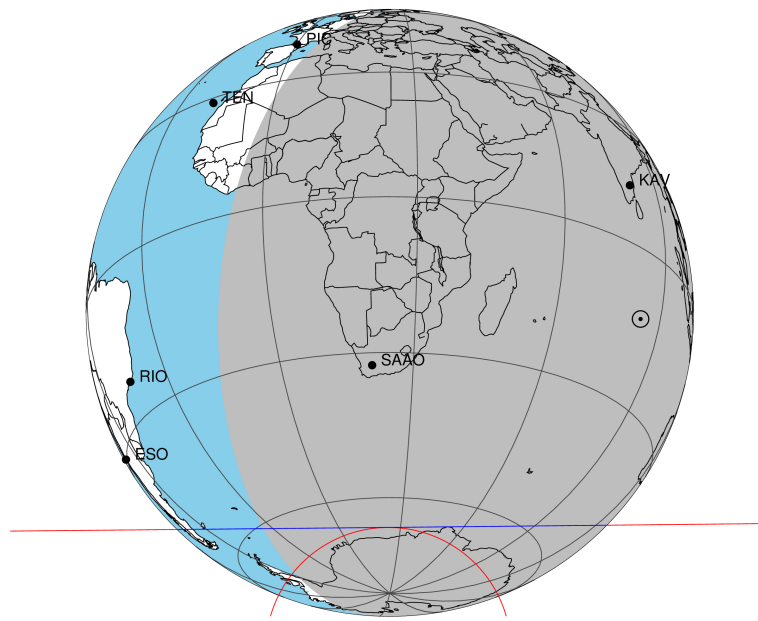

target : Titan
 target radius (km) : 2575.15
 C/A epoch : 2047-08-16T18:32:41.010
 Event type : P
 : Titan occs: not geocentric or topocentric
 : Not a ringed target
 Gaia source ID : 4068970343140199040
 2Mass ID (if available) : 17491612-2228464

ICRS Star Coord at Epoch: 17h 49m 16.12221s -22:28:46.38214s
 RUWE (>1.4 is poor) : 1.03
 K magnitude : 13.541
 G magnitude : 16.448
 RP magnitude : 15.554
 BP magnitude : 17.287
 DUPflag : 0
 Distance (au) : 9.433
 f0 (km) : 0.00
 g0 (km) : 0.00
 skyplane vel. (km/s) : -12.80
 Sun-Target sep (deg) : 124.34
 Sun-Moon sep (deg) : 177.41
 B (ring opening deg) : 26.80
 PA of pole (deg) : 5.45
 Pole direction: RA (deg): 39.48270
 Dec (deg): 83.42790
 C/A sky separation (") : 1.036
 C/A sky separation (km) : 7086.9
 NAIF SPICE kernels : RAJobs_U111+rgf16.spk
 URKALLv1.spk
 naif0012.tls
 nep097.bsp
 nep101.bsp
 sat4401.bsp

Titan 2047-08-16T18:32:41 K13.54 G16.45 dots 60.0 sec
 P

2047-08-16T18:32:41.0100 cc: 17 49 16.1222 s -22 28 46.3821 s C/A 1.035" PA 179.42 deg v_sky -12.80 km/s D 09.43 AU
 Credit: Styled after SORA/Lucky Star

Observable events with sun below -5 deg and altitude above 5 deg

Obs	Location	lat	Elon	Target	Observed Events	Interval	OEcode
PIC	Pic du Midi	42.9	0.1				Pnn
PAL	Palomar Mt (200")	33.4	243.1				Pnn
PMO	Purple Mtn Obs. Nanking	32.1	118.8				Pnn
KPNO	Kitt Peak Natl Obs	32.0	248.4				Pnn
MCD	McDonald Obs. 2.7m	30.7	256.0				Pnn
TEN	Teide Obs./Tenerife	28.3	343.5				Pnn
IRTF	Mauna Kea/IRTF	19.8	204.5				Pnn
KAV	Kavalur Observatory	12.6	78.8				Pnn
RIO	Rio de Janeiro	-22.9	316.8				Pnn
ESO	European Southern Obs. (3.6m)	-29.3	289.3				Pnn
AAT	Siding Spring (AAT)	-31.3	149.1				Pnn
SAAO	So. Afr. Astro. Obs. (Sutherland)	-32.4	20.8				Pnn
MSO	Mt. Stromlo Observatory	-35.3	149.0				Pnn