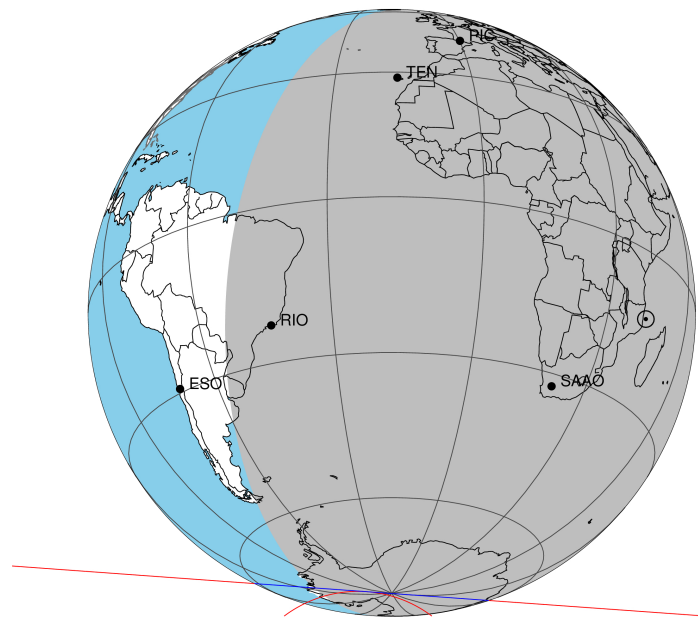

target : Titan
 target radius (km) : 2575.15
 C/A epoch : 2047-08-17T21:17:54.670
 Event type : P
 : Titan occs: not geocentric or topocentric
 : Not a ringed target
 Gaia source ID : 4068971030447655168
 2Mass ID (if available) : 17490362-2228404

ICRS Star Coord at Epoch: 17h 49m 03.62327s -22:28:40.88571s
 RUWE (>1.4 is poor) : 1.00
 K magnitude : 13.135
 G magnitude : 17.898
 RP magnitude : 16.690
 BP magnitude : 19.376
 DUPflag : 0
 Distance (au) : 9.449
 f0 (km) : 0.00
 g0 (km) : 0.00
 skyplane vel. (km/s) : -11.70
 Sun-Target sep (deg) : 123.22
 Sun-Moon sep (deg) : 166.51
 B (ring opening deg) : 26.80
 PA of pole (deg) : 5.45
 Pole direction: RA (deg): 39.48270
 Dec (deg): 83.42790
 C/A sky separation (") : 1.233
 C/A sky separation (km) : 8452.1
 NAIF SPICE kernels : RAJobs_U111+rgf16.spk

Titan 2047-08-17T21:17:54 K13.13 G17.90 dots 60.0 sec
 P

2047-08-17T21:17:54.6700 cc: 17 49 03.6233 s: -22 28 40.886 C/A 1.234" PA 184.13 deg v_sky -11.71 km/s D 09.45 AU
 Credit: Styled after SORA/Lucky Star

URKALLv1.spk
 naif0012.tls
 nep097.bsp
 nep101.bsp
 sat4401.bsp

Observable events with sun below -5 deg and altitude above 5 deg

Obs	Location	lat	Elon	Target	Observed Events	Interval	OEncode
PIC	Pic du Midi	42.9	0.1				Pnn
PAL	Palomar Mt (200")	33.4	243.1				Pnn
PMO	Purple Mtn Obs. Nanking	32.1	118.8				Pnn
KPNO	Kitt Peak Natl Obs	32.0	248.4				Pnn
MCD	McDonald Obs. 2.7m	30.7	256.0				Pnn
TEN	Teide Obs./Tenerife	28.3	343.5				Pnn
IRTF	Mauna Kea/IRTF	19.8	204.5				Pnn
KAV	Kavalur Observatory	12.6	78.8				Pnn
RIO	Rio de Janeiro	-22.9	316.8				Pnn
ESO	European Southern Obs. (3.6m)	-29.3	289.3				Pnn
AAT	Siding Spring (AAT)	-31.3	149.1				Pnn
SAAO	So. Afr. Astro. Obs. (Sutherland)	-32.4	20.8				Pnn
MSO	Mt. Stromlo Observatory	-35.3	149.0				Pnn