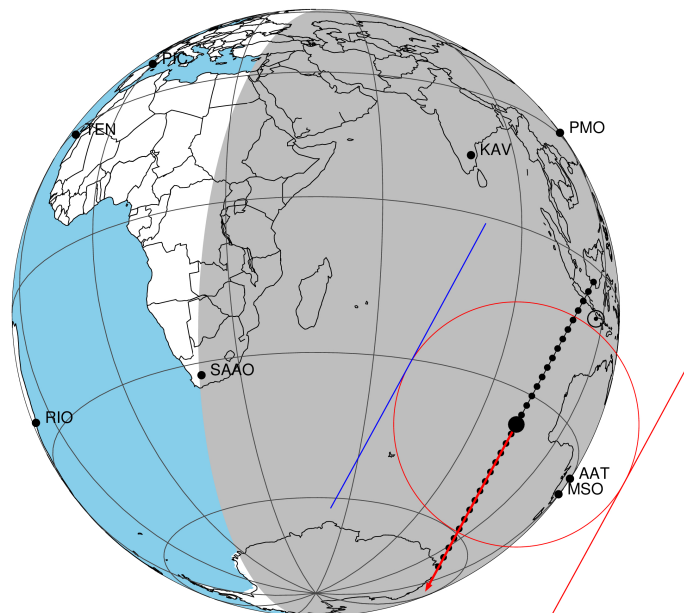

target : Titan
target radius (km) : 2575.15
C/A epoch : 2047-08-28T16:15:04.520
Event type : Pt
: Titan occs: topocentric, not geocentric
: Not a ringed target
Gaia source ID : 4068972477822726400
2Mass ID (if available) : 17483917-2229223

ICRS Star Coord at Epoch: 17h 48m 39.15646s -22:29:22.61978s
RUWE (>1.4 is poor) : 0.93
K magnitude : 11.810
G magnitude : 16.489
RP magnitude : 15.279
BP magnitude : 18.119
DUPflag : 0
Distance (au) : 9.614
f0 (km) : 0.00
g0 (km) : 0.00
skyplane vel. (km/s) : -3.78
Sun-Target sep (deg) : 112.73
Sun-Moon sep (deg) : 15.86
B (ring opening deg) : 26.82
PA of pole (deg) : 5.44
Pole direction: RA (deg): 39.48270
Dec (deg): 83.42790
C/A sky separation (") : 0.704
C/A sky separation (km) : 4908.8
NAIF SPICE kernels : RAJobs_U111+rgf16.spk
URKALLv1.spk
naif0012.tls
nep097.bsp
nep101.bsp
sat4401.bsp

Titan 2047-08-28T16:15:04 K11.81 G16.49 dots 60.0 sec
Pt

2047-08-28T16:15:04.5200 α: 17 48 39.1565 δ: -22 29 22.620 C/A 0.691" PA 118.56 deg v_sky - 3.78 km/s D 09.61 AU
Credit: Styled after SORA/Lucky Star

Observable events with sun below -5 deg and altitude above 5 deg

Obs	Location	lat	Elon	Target	Observed Events Interval	OEcode
PIC	Pic du Midi	42.9	0.1			Pnn
PAL	Palomar Mt (200")	33.4	243.1			Pnn
PMO	Purple Mtn Obs. Nanking	32.1	118.8	+ +	AUG 28 15:46 - AUG 28 15:53	Pie
KPNO	Kitt Peak Natl Obs	32.0	248.4			Pnn
MCD	McDonald Obs. 2.7m	30.7	256.0			Pnn
TEN	Teide Obs./Tenerife	28.3	343.5			Pnn
IRTF	Mauna Kea/IRTF	19.8	204.5			Pnn
KAV	Kavalur Observatory	12.6	78.8			Pnn
RIO	Rio de Janeiro	-22.9	316.8			Pnn
ESO	European Southern Obs. (3.6m)	-29.3	289.3			Pnn
AAT	Siding Spring (AAT)	-31.3	149.1			Pnn
SAAO	So. Afr. Astro. Obs. (Sutherland)	-32.4	20.8			Pnn
MSO	Mt. Stromlo Observatory	-35.3	149.0			Pnn