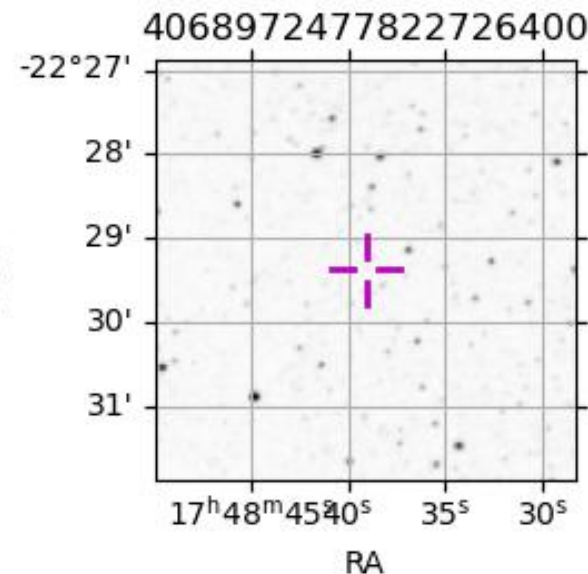

target : Titan
target radius (km) : 2575.15
C/A epoch : 2047-08-28T16:15:04.520
Event type : Pt
: Titan occs: topocentric, not geocentric
: Not a ringed target
Gaia source ID : 4068972477822726400
2Mass ID (if available) : 17483917-2229223

ICRS Star Coord at Epoch: 17h 48m 39.15646s -22:29:22.61978s
RUWE (>1.4 is poor) : 0.93
K magnitude : 11.810
G magnitude : 16.489
RP magnitude : 15.279
BP magnitude : 18.119
DUPflag : 0
Distance (au) : 9.614
f0 (km) : 0.00
g0 (km) : 0.00
skyplane vel. (km/s) : -3.78
Sun-Target sep (deg) : 112.73
Sun-Moon sep (deg) : 15.86
B (ring opening deg) : 26.82
PA of pole (deg) : 5.44
Pole direction: RA (deg): 39.48270
Dec (deg): 83.42790
C/A sky separation (") : 0.704
C/A sky separation (km) : 4908.8
NAIF SPICE kernels : RAJobs_U111+rgf16.spk
URKALLv1.spk
naif0012.tls
nep097.bsp
nep101.bsp
sat4401.bsp

Titan 2047-08-28T16:15:04 K11.81 G16.49 dots 60.0 sec
Pt

Observable events with sun below -5 deg and altitude above 5 deg

Obs	Location	lat	Elon	Target	Observed Events Interval	OEcode
PIC	Pic du Midi	42.9	0.1			Pnn
PAL	Palomar Mt (200")	33.4	243.1			Pnn
PMO	Purple Mtn Obs. Nanking	32.1	118.8	+ +	AUG 28 15:46 - AUG 28 15:53	Pie
KPNO	Kitt Peak Natl Obs	32.0	248.4			Pnn
MCD	McDonald Obs. 2.7m	30.7	256.0			Pnn
TEN	Teide Obs./Tenerife	28.3	343.5			Pnn
IRTF	Mauna Kea/IRTF	19.8	204.5			Pnn
KAV	Kavalur Observatory	12.6	78.8			Pnn
RIO	Rio de Janeiro	-22.9	316.8			Pnn
ESO	European Southern Obs. (3.6m)	-29.3	289.3			Pnn
AAT	Siding Spring (AAT)	-31.3	149.1			Pnn
SAAO	So. Afr. Astro. Obs. (Sutherland)	-32.4	20.8			Pnn
MSO	Mt. Stromlo Observatory	-35.3	149.0			Pnn