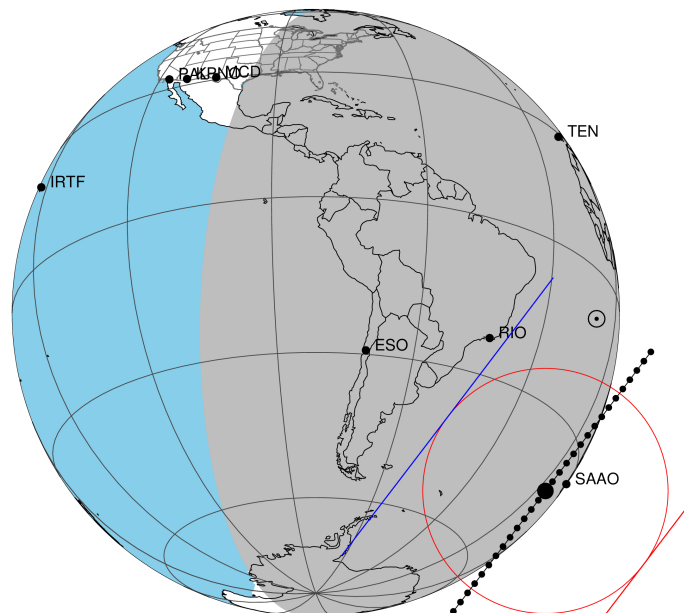

target : Titan
 target radius (km) : 2575.15
 C/A epoch : 2047-08-29T00:49:14.800
 Event type : P
 : Titan occs: not geocentric or topocentric
 : Not a ringed target
 Gaia source ID : 4068972267285433856
 2Mass ID (if available) : 17483846-2229359

ICRS Star Coord at Epoch: 17h 48m 38.46692s -22:29:36.96950s
 RUWE (>1.4 is poor) : 1.24
 K magnitude : 11.854
 G magnitude : 18.097
 RP magnitude : 14.491
 BP magnitude : 17.364
 DUPflag : 0
 Distance (au) : 9.618
 f0 (km) : 0.00
 g0 (km) : 0.00
 skyplane vel. (km/s) : -4.07
 Sun-Target sep (deg) : 112.39
 Sun-Moon sep (deg) : 10.95
 B (ring opening deg) : 26.82
 PA of pole (deg) : 5.44
 Pole direction: RA (deg): 39.48270
 Dec (deg): 83.42790
 C/A sky separation (") : 0.887
 C/A sky separation (km) : 6184.5
 NAIF SPICE kernels : RAJobs_U111+rgf16.spk
 URKALLv1.spk
 naif0012.tls
 nep097.bsp
 nep101.bsp
 sat4401.bsp

Titan 2047-08-29T00:49:14 K11.85 G18.10 dots 60.0 sec
 P

2047-08-29T00:49:14.8000 α: 17 48 38.4669 δ: -22 29 36.970 C/A 0.875" PA 127.26 deg v_sky - 4.08 km/s D 09.62 AU
 Credit: Styled after SORA/Lucky Star

Observable events with sun below -5 deg and altitude above 5 deg

Obs	Location	lat	Elon	Target	Observed Events	Interval	OEncode
PIC	Pic du Midi	42.9	0.1				Pnn
PAL	Palomar Mt (200")	33.4	243.1				Pnn
PMO	Purple Mtn Obs. Nanking	32.1	118.8				Pnn
KPNO	Kitt Peak Natl Obs	32.0	248.4				Pnn
MCD	McDonald Obs. 2.7m	30.7	256.0				Pnn
TEN	Teide Obs./Tenerife	28.3	343.5				Pnn
IRTF	Mauna Kea/IRTF	19.8	204.5				Pnn
KAV	Kavalur Observatory	12.6	78.8				Pnn
RIO	Rio de Janeiro	-22.9	316.8				Pnn
ESO	European Southern Obs. (3.6m)	-29.3	289.3				Pnn
AAT	Siding Spring (AAT)	-31.3	149.1				Pnn
SAAO	So. Afr. Astro. Obs. (Sutherland)	-32.4	20.8				Pnn
MSO	Mt. Stromlo Observatory	-35.3	149.0				Pnn