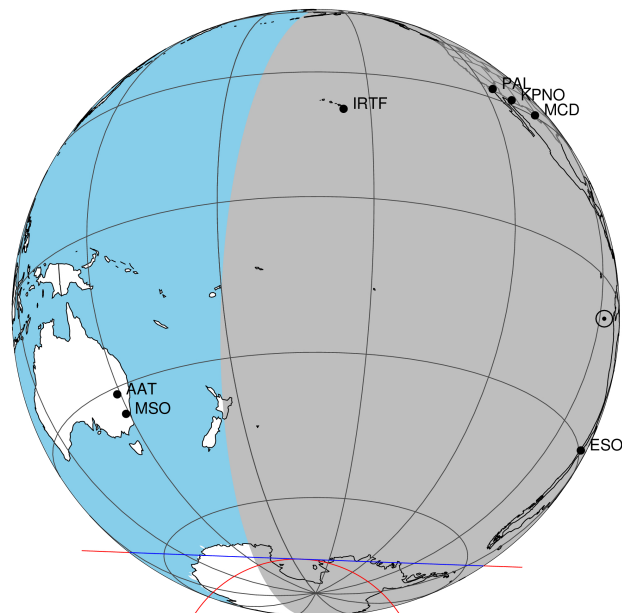

target : Titan
target radius (km) : 2575.15
C/A epoch : 2047-09-02T05:50:01.830
Event type : P
: Titan occs: not geocentric or topocentric
: Not a ringed target
Gaia source ID : 4068972718287620864
2Mass ID (if available) : 17482017-2231064

ICRS Star Coord at Epoch: 17h 48m 20.21957s -22:31:06.72833s
RUWE (>1.4 is poor) : 0.00
K magnitude : 10.741
G magnitude : 16.900
RP magnitude : 0.000
BP magnitude : 0.000
DUPflag : 0
Distance (au) : 9.677
f0 (km) : 0.00
g0 (km) : 0.00
skyplane vel. (km/s) : -5.13
Sun-Target sep (deg) : 108.25
Sun-Moon sep (deg) : 46.40
B (ring opening deg) : 26.86
PA of pole (deg) : 5.44
Pole direction: RA (deg): 39.48270
Dec (deg): 83.42790
C/A sky separation (") : 1.105
C/A sky separation (km) : 7756.9
NAIF SPICE kernels : RAJobs_U111+rgf16.spk
URKALLv1.spk
naif0012.tls
nep097.bsp
nep101.bsp
sat4401.bsp

Titan 2047-09-02T05:50:01 K10.74 G16.90 dots 60.0 sec
P