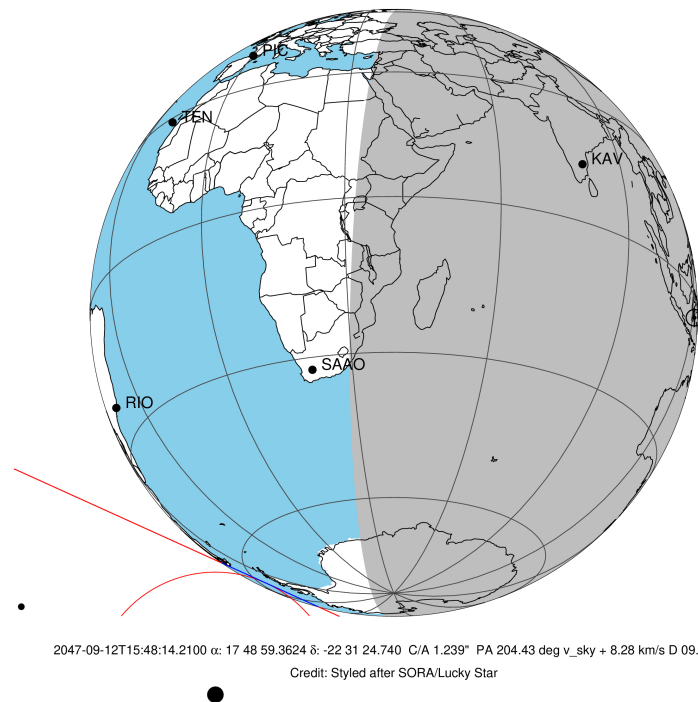

target : Titan
 target radius (km) : 2575.15
 C/A epoch : 2047-09-12T15:48:14.210
 Event type : P
 : Titan occs: not geocentric or topocentric
 : Not a ringed target
 Gaia source ID : 4068970411859210240
 2Mass ID (if available) : 17485936-2231245

ICRS Star Coord at Epoch: 17h 48m 59.36241s -22:31:24.73958s
 RUWE (>1.4 is poor) : 1.07
 K magnitude : 12.852
 G magnitude : 17.377
 RP magnitude : 16.164
 BP magnitude : 18.956
 DUPflag : 0
 Distance (au) : 9.855
 f0 (km) : 0.00
 g0 (km) : 0.00
 skyplane vel. (km/s) : 8.28
 Sun-Target sep (deg) : 98.30
 Sun-Moon sep (deg) : 173.19
 B (ring opening deg) : 26.85
 PA of pole (deg) : 5.45
 Pole direction: RA (deg): 39.48270
 Dec (deg): 83.42790
 C/A sky separation (") : 1.233
 C/A sky separation (km) : 8815.3
 NAIF SPICE kernels : RAJobs_U111+rgf16.spk
 URKALLv1.spk
 naif0012.tls
 nep097.bsp
 nep101.bsp
 sat4401.bsp

Titan 2047-09-12T15:48:14 K12.85 G17.38 dots 60.0 sec
 P

2047-09-12T15:48:14.2100 α: 17 48 59.3624 δ: -22 31 24.740 C/A 1.233" PA 204.43 deg v_sky + 8.28 km/s D 09.86 AU
 Credit: Styled after SORA/Lucky Star

Observable events with sun below -5 deg and altitude above 5 deg

Obs	Location	lat	Elon	Target	Observed Events	Interval	OEncode
PIC	Pic du Midi	42.9	0.1				Pnn
PAL	Palomar Mt (200")	33.4	243.1				Pnn
PMO	Purple Mtn Obs. Nanking	32.1	118.8				Pnn
KPNO	Kitt Peak Natl Obs	32.0	248.4				Pnn
MCD	McDonald Obs. 2.7m	30.7	256.0				Pnn
TEN	Teide Obs./Tenerife	28.3	343.5				Pnn
IRTF	Mauna Kea/IRTF	19.8	204.5				Pnn
KAV	Kavalur Observatory	12.6	78.8				Pnn
RIO	Rio de Janeiro	-22.9	316.8				Pnn
ESO	European Southern Obs. (3.6m)	-29.3	289.3				Pnn
AAT	Siding Spring (AAT)	-31.3	149.1				Pnn
SAAO	So. Afr. Astro. Obs. (Sutherland)	-32.4	20.8				Pnn
MSO	Mt. Stromlo Observatory	-35.3	149.0				Pnn