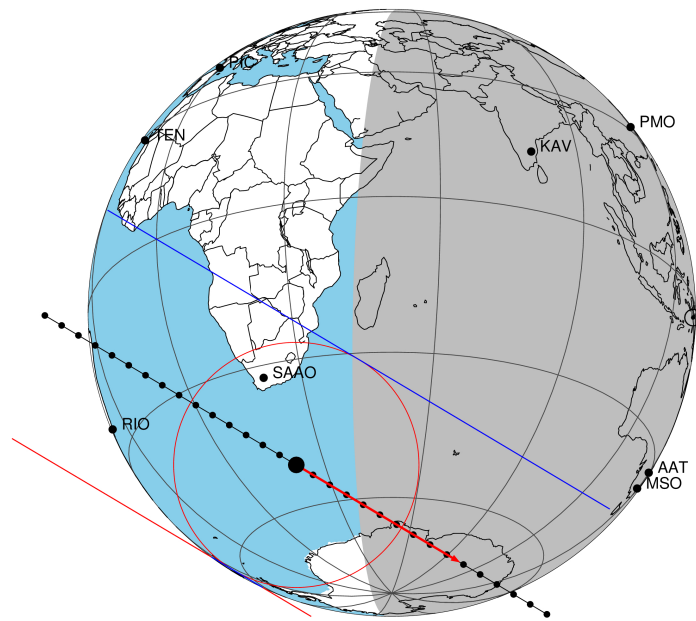

target : Titan
 target radius (km) : 2575.15
 C/A epoch : 2047-09-13T14:58:35.480
 Event type : P
 : Titan occs: not geocentric or topocentric
 : Not a ringed target
 Gaia source ID : 4068969690429025152
 2Mass ID (if available) : 17490500-2232058

ICRS Star Coord at Epoch: 17h 49m 04.99886s -22:32:06.12588s
 RUWE (>1.4 is poor) : 1.07
 K magnitude : 12.828
 G magnitude : 18.167
 RP magnitude : 16.913
 BP magnitude : 19.591
 DUPflag : 0
 Distance (au) : 9.868
 f0 (km) : 0.00
 g0 (km) : 0.00
 skyplane vel. (km/s) : 6.81
 Sun-Target sep (deg) : 97.38
 Sun-Moon sep (deg) : 174.22
 B (ring opening deg) : 26.86
 PA of pole (deg) : 5.45
 Pole direction: RA (deg): 39.48270
 Dec (deg): 83.42790
 C/A sky separation (") : 0.520
 C/A sky separation (km) : 3722.2
 NAIF SPICE kernels : RAJobs_U111+rgf16.spk
 URKALLv1.spk
 naif0012.tls
 nep097.bsp
 nep101.bsp
 sat4401.bsp

Titan 2047-09-13T14:58:35 K12.83 G18.17 dots 60.0 sec
 P

2047-09-13T14:58:35.4800 α: 17 49 04.99889 δ: -22 32 06.126 C/A 0.527" PA 210.78 deg v_sky + 6.82 km/s D 09.87 AU
 Credit: Styled after SORA/Lucky Star

Observable events with sun below -5 deg and altitude above 5 deg

Obs	Location	lat	Elon	Target	Observed Events	Interval	OEcode
PIC	Pic du Midi	42.9	0.1				Pnn
PAL	Palomar Mt (200")	33.4	243.1				Pnn
PMO	Purple Mtn Obs. Nanking	32.1	118.8				Pnn
KPNO	Kitt Peak Natl Obs	32.0	248.4				Pnn
MCD	McDonald Obs. 2.7m	30.7	256.0				Pnn
TEN	Teide Obs./Tenerife	28.3	343.5				Pnn
IRTF	Mauna Kea/IRTF	19.8	204.5				Pnn
KAV	Kavalur Observatory	12.6	78.8				Pnn
RIO	Rio de Janeiro	-22.9	316.8				Pnn
ESO	European Southern Obs. (3.6m)	-29.3	289.3				Pnn
AAT	Siding Spring (AAT)	-31.3	149.1				Pnn
SAAO	So. Afr. Astro. Obs. (Sutherland)	-32.4	20.8				Pnn
MSO	Mt. Stromlo Observatory	-35.3	149.0				Pnn