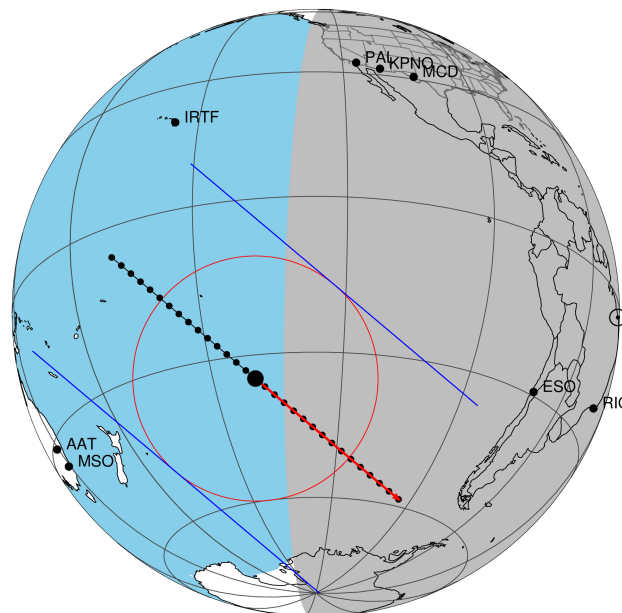

target : Titan
target radius (km) : 2575.15
C/A epoch : 2047-09-15T02:40:01.120
Event type : Pg
: Titan occs: geocentric, not topocentric
: Not a ringed target
Gaia source ID : 4068969419804478464
2Mass ID (if available) : 17491089-2233039

ICRS Star Coord at Epoch: 17h 49m 10.88068s -22:33:04.25594s
RUWE (>1.4 is poor) : 0.97
K magnitude : 12.934
G magnitude : 17.551
RP magnitude : 16.340
BP magnitude : 19.095
DUPflag : 0
Distance (au) : 9.888
f0 (km) : 0.00
g0 (km) : 0.00
skyplane vel. (km/s) : 4.38
Sun-Target sep (deg) : 95.96
Sun-Moon sep (deg) : 155.85
B (ring opening deg) : 26.87
PA of pole (deg) : 5.46
Pole direction: RA (deg): 39.48270
Dec (deg): 83.42790
C/A sky separation (") : 0.252
C/A sky separation (km) : 1809.8
NAIF SPICE kernels : RAJobs_U111+rgf16.spk
URKALLv1.spk
naif0012.tls
nep097.bsp
nep101.bsp
sat4401.bsp

Titan 2047-09-15T02:40:01 K12.93 G17.55 dots 60.0 sec
Pg