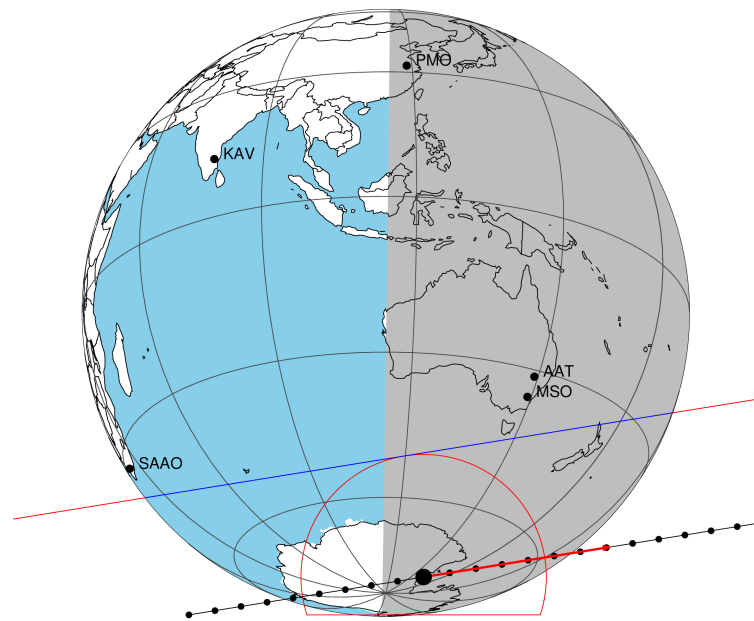

target : Titan
 target radius (km) : 2575.15
 C/A epoch : 2047-09-21T10:14:45.350
 Event type : P
 : Titan occs: not geocentric or topocentric
 : Not a ringed target
 Gaia source ID : 4068922686281623168
 2Mass ID (if available) : 17493236-2233169

ICRS Star Coord at Epoch: 17h 49m 32.35931s -22:33:17.19195s
 RUWE (>1.4 is poor) : 0.99
 K magnitude : 10.582
 G magnitude : 15.347
 RP magnitude : 14.130
 BP magnitude : 16.988
 DUPflag : 0
 Distance (au) : 9.996
 f0 (km) : 0.00
 g0 (km) : 0.00
 skyplane vel. (km/s) : 9.25
 Sun-Target sep (deg) : 89.88
 Sun-Moon sep (deg) : 67.07
 B (ring opening deg) : 26.87
 PA of pole (deg) : 5.46
 Pole direction: RA (deg): 39.48270
 Dec (deg): 83.42790
 C/A sky separation (") : 0.776
 C/A sky separation (km) : 5624.9
 NAIF SPICE kernels : RAJobs_U111+rgf16.spk
 URKALLv1.spk
 naif0012.tls
 nep097.bsp
 nep101.bsp
 sat4401.bsp

Titan 2047-09-21T10:14:45 K10.58 G15.35 dots 60.0 sec
 P

2047-09-21T10:14:45.35000 α: 17 49 32.3593 δ: -22 33 17.192 C/A 0.773" PA 170.85 deg v_sky + 9.25 km/s D 10.00 AU
 Credit: Styled after SORA/Lucky Star

Observable events with sun below -5 deg and altitude above 5 deg

Obs	Location	lat	Elon	Target	Observed Events	Interval	OEncode
PIC	Pic du Midi	42.9	0.1				Pnn
PAL	Palomar Mt (200")	33.4	243.1				Pnn
PMO	Purple Mtn Obs. Nanking	32.1	118.8				Pnn
KPNO	Kitt Peak Natl Obs	32.0	248.4				Pnn
MCD	McDonald Obs. 2.7m	30.7	256.0				Pnn
TEN	Teide Obs./Tenerife	28.3	343.5				Pnn
IRTF	Mauna Kea/IRTF	19.8	204.5				Pnn
KAV	Kavalur Observatory	12.6	78.8				Pnn
RIO	Rio de Janeiro	-22.9	316.8				Pnn
ESO	European Southern Obs. (3.6m)	-29.3	289.3				Pnn
AAT	Siding Spring (AAT)	-31.3	149.1				Pnn
SAAO	So. Afr. Astro. Obs. (Sutherland)	-32.4	20.8				Pnn
MSO	Mt. Stromlo Observatory	-35.3	149.0				Pnn