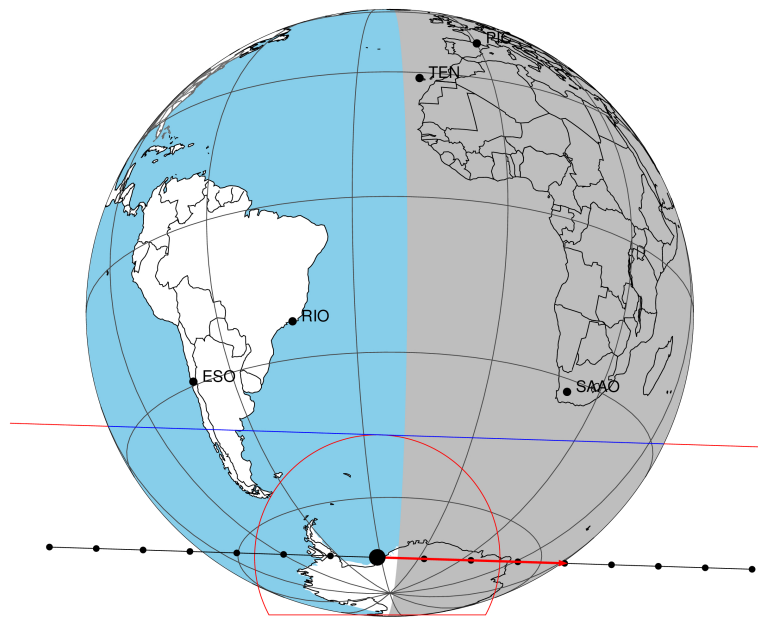

target : Titan
 target radius (km) : 2575.15
 C/A epoch : 2047-09-24T19:10:19.170
 Event type : P
 : Titan occs: not geocentric or topocentric
 : Not a ringed target
 Gaia source ID : 4068924958287965568
 2Mass ID (if available) : 17501031-2232479

ICRS Star Coord at Epoch: 17h 50m 10.29897s -22:32:48.16245s
 RUWE (>1.4 is poor) : 2.12
 K magnitude : 12.570
 G magnitude : 17.053
 RP magnitude : 15.759
 BP magnitude : 18.394
 DUPflag : 0
 Distance (au) : 10.059
 f0 (km) : 0.00
 g0 (km) : 0.00
 skyplane vel. (km/s) : 16.39
 Sun-Target sep (deg) : 86.72
 Sun-Moon sep (deg) : 17.86
 B (ring opening deg) : 26.84
 PA of pole (deg) : 5.48
 Pole direction: RA (deg): 39.48270
 Dec (deg): 83.42790
 C/A sky separation (") : 0.705
 C/A sky separation (km) : 5142.9
 NAIF SPICE kernels : RAJobs_U111+rgf16.spk
 URKALLv1.spk
 naif0012.tls
 nep097.bsp
 nep101.bsp
 sat4401.bsp

Titan 2047-09-24T19:10:19 K12.57 G17.05 dots 60.0 sec
 P

2047-09-24T19:10:19.1700 α: 17 50 10.2990 δ: -22 32 48.162 C/A 0.705" PA 181.82 deg v_sky +16.40 km/s D 10.06 AU
 Credit: Styled after SORA/Lucky Star

Observable events with sun below -5 deg and altitude above 5 deg

Obs	Location	lat	Elon	Target	Observed Events	Interval	OEncode
PIC	Pic du Midi	42.9	0.1				Pnn
PAL	Palomar Mt (200")	33.4	243.1				Pnn
PMO	Purple Mtn Obs. Nanking	32.1	118.8				Pnn
KPNO	Kitt Peak Natl Obs	32.0	248.4				Pnn
MCD	McDonald Obs. 2.7m	30.7	256.0				Pnn
TEN	Teide Obs./Tenerife	28.3	343.5				Pnn
IRTF	Mauna Kea/IRTF	19.8	204.5				Pnn
KAV	Kavalur Observatory	12.6	78.8				Pnn
RIO	Rio de Janeiro	-22.9	316.8				Pnn
ESO	European Southern Obs. (3.6m)	-29.3	289.3				Pnn
AAT	Siding Spring (AAT)	-31.3	149.1				Pnn
SAAO	So. Afr. Astro. Obs. (Sutherland)	-32.4	20.8				Pnn
MSO	Mt. Stromlo Observatory	-35.3	149.0				Pnn