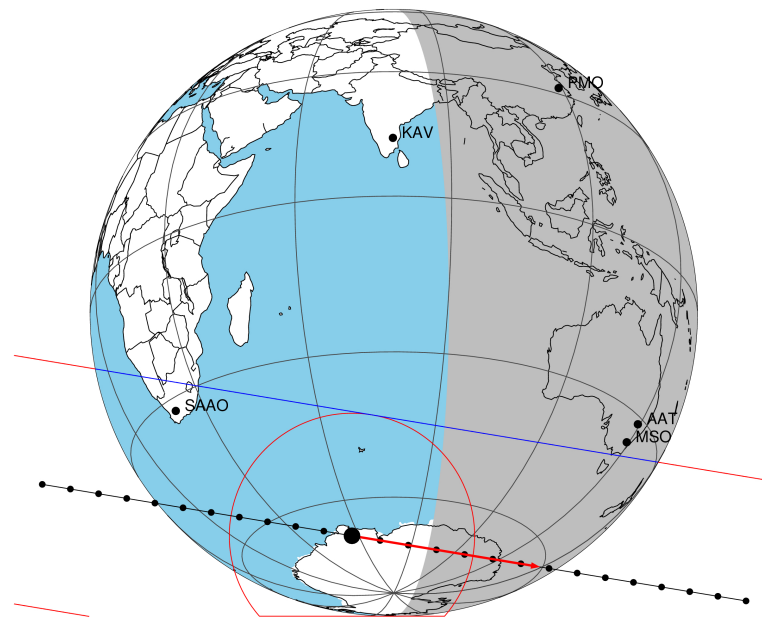

target : Titan
 target radius (km) : 2575.15
 C/A epoch : 2047-10-02T11:53:58.310
 Event type : P
 : Titan occs: not geocentric or topocentric
 : Not a ringed target
 Gaia source ID : 4070410226733645312
 2Mass ID (if available) : 17514540-2236453

ICRS Star Coord at Epoch: 17h 51m 45.40075s -22:36:45.47463s
 RUWE (>1.4 is poor) : 0.98
 K magnitude : 9.914
 G magnitude : 14.604
 RP magnitude : 13.403
 BP magnitude : 16.179
 DUPflag : 0
 Distance (au) : 10.173
 f0 (km) : 0.00
 g0 (km) : 0.00
 skyplane vel. (km/s) : 9.99
 Sun-Target sep (deg) : 79.54
 Sun-Moon sep (deg) : 83.57
 B (ring opening deg) : 26.87
 PA of pole (deg) : 5.51
 Pole direction: RA (deg): 39.48270
 Dec (deg): 83.42790
 C/A sky separation (") : 0.644
 C/A sky separation (km) : 4751.0
 NAIF SPICE kernels : RAJobs_U111+rgf16.spk
 URKALLv1.spk
 naif0012.tls
 nep097.bsp
 nep101.bsp
 sat4401.bsp

Titan 2047-10-02T11:53:58 K9.91 G14.60 dots 60.0 sec
 P

2047-10-02T11:53:58.3100 α: 17 51 45.4007 δ: -22 36 45.475 C/A 0.646" PA 189.42 deg v_sky + 9.99 km/s D 10.17 AU

Credit: Styled after SORA/Lucky Star

Observable events with sun below -5 deg and altitude above 5 deg

Obs	Location	lat	Elon	Target	Observed Events	Interval	OCode
PIC	Pic du Midi	42.9	0.1				Pnn
PAL	Palomar Mt (200")	33.4	243.1				Pnn
PMO	Purple Mtn Obs. Nanking	32.1	118.8				Pnn
KPNO	Kitt Peak Natl Obs	32.0	248.4				Pnn
MCD	McDonald Obs. 2.7m	30.7	256.0				Pnn
TEN	Teide Obs./Tenerife	28.3	343.5				Pnn
IRTF	Mauna Kea/IRTF	19.8	204.5				Pnn
KAV	Kavalur Observatory	12.6	78.8				Pnn
RIO	Rio de Janeiro	-22.9	316.8				Pnn
ESO	European Southern Obs. (3.6m)	-29.3	289.3				Pnn
AAT	Siding Spring (AAT)	-31.3	149.1				Pnn
SAAO	So. Afr. Astro. Obs. (Sutherland)	-32.4	20.8				Pnn
MSO	Mt. Stromlo Observatory	-35.3	149.0				Pnn