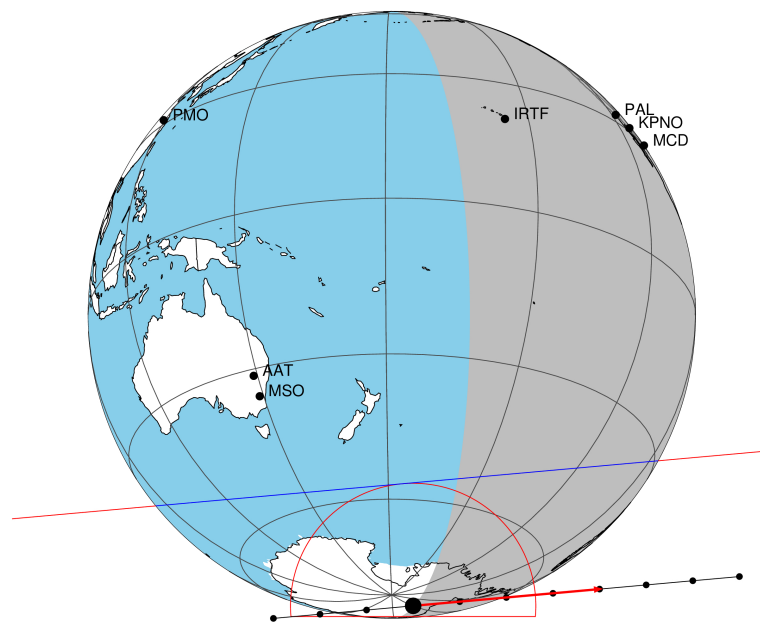

target : Titan
 target radius (km) : 2575.15
 C/A epoch : 2047-10-07T04:47:25.220
 Event type : P
 : Titan occs: not geocentric or topocentric
 : Not a ringed target
 Gaia source ID : 4070220457876514176
 2Mass ID (if available) : 17523252-2236266

ICRS Star Coord at Epoch: 17h 52m 32.50057s -22:36:26.89977s
 RUWE (>1.4 is poor) : 1.65
 K magnitude : 13.288
 G magnitude : 18.263
 RP magnitude : 16.704
 BP magnitude : 19.489
 DUPflag : 0
 Distance (au) : 10.254
 f0 (km) : 0.00
 g0 (km) : 0.00
 skyplane vel. (km/s) : 16.37
 Sun-Target sep (deg) : 75.09
 Sun-Moon sep (deg) : 139.95
 B (ring opening deg) : 26.85
 PA of pole (deg) : 5.53
 Pole direction: RA (deg): 39.48270
 Dec (deg): 83.42790
 C/A sky separation (") : 0.826
 C/A sky separation (km) : 6140.9
 NAIF SPICE kernels : RAJobs_U111+rgf16.spk
 URKALLv1.spk
 naif0012.tls
 nep097.bsp
 nep101.bsp
 sat4401.bsp

Titan 2047-10-07T04:47:25 K13.29 G18.26 dots 60.0 sec
 P

2047-10-07T04:47:25.2200 α : 17 52 32.5006 δ : -22 36 26.900 C/A 0.824" PA 174.87 deg v_sky +16.37 km/s D 10.25 AU
 Credit: Styled after SORA/Lucky Star

Observable events with sun below -5 deg and altitude above 5 deg

Obs	Location	lat	Elon	Target	Observed Events	Interval	OEcode
PIC	Pic du Midi	42.9	0.1				Pnn
PAL	Palomar Mt (200")	33.4	243.1				Pnn
PMO	Purple Mtn Obs. Nanking	32.1	118.8				Pnn
KPNO	Kitt Peak Natl Obs	32.0	248.4				Pnn
MCD	McDonald Obs. 2.7m	30.7	256.0				Pnn
TEN	Teide Obs./Tenerife	28.3	343.5				Pnn
IRTF	Mauna Kea/IRTF	19.8	204.5				Pnn
KAV	Kavalur Observatory	12.6	78.8				Pnn
RIO	Rio de Janeiro	-22.9	316.8				Pnn
ESO	European Southern Obs. (3.6m)	-29.3	289.3				Pnn
AAT	Siding Spring (AAT)	-31.3	149.1				Pnn
SAAO	So. Afr. Astro. Obs. (Sutherland)	-32.4	20.8				Pnn
MSO	Mt. Stromlo Observatory	-35.3	149.0				Pnn