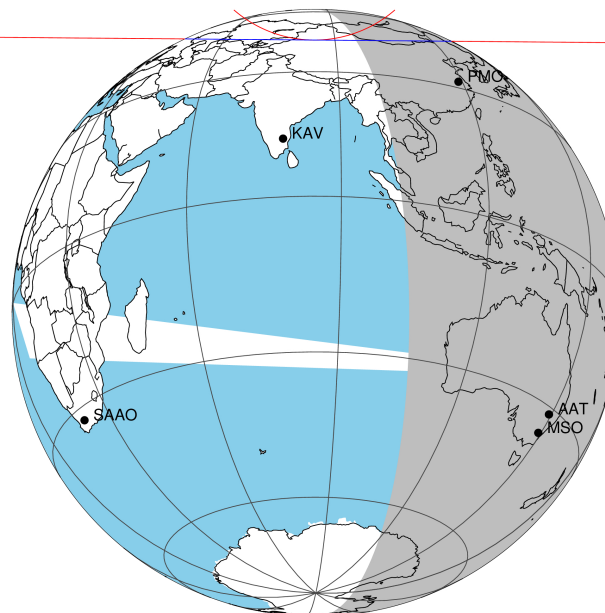

target : Titan
 target radius (km) : 2575.15
 C/A epoch : 2047-10-10T10:59:36.680
 Event type : P
 : Titan occs: not geocentric or topocentric
 : Not a ringed target
 Gaia source ID : 4070215132115853184
 2Mass ID (if available) : 17532754-2235551

ICRS Star Coord at Epoch: 17h 53m 27.54878s -22:35:55.65037s
 RUWE (>1.4 is poor) : 0.92
 K magnitude : 12.445
 G magnitude : 17.793
 RP magnitude : 16.390
 BP magnitude : 19.592
 DUPflag : 0
 Distance (au) : 10.314
 f0 (km) : 0.00
 g0 (km) : 0.00
 skyplane vel. (km/s) : 23.54
 Sun-Target sep (deg) : 72.09
 Sun-Moon sep (deg) : 177.61
 B (ring opening deg) : 26.82
 PA of pole (deg) : 5.54
 Pole direction: RA (deg): 39.48270
 Dec (deg): 83.42790
 C/A sky separation (") : 1.110
 C/A sky separation (km) : 8305.5
 NAIF SPICE kernels : RAJobs_U111+rgf16.spk
 URKALLv1.spk
 naif0012.tls
 nep097.bsp
 nep101.bsp
 sat4401.bsp

Titan 2047-10-10T10:59:36 K12.45 G17.79 dots 60.0 sec
 P

2047-10-10T10:59:36.6800 α: 17 53 27.5488 δ: -22 35 55.650 C/A 1.110" PA 0.50 deg v_sky +23.54 km/s D 10.31 AU
 Credit: Styled after SORA/Lucky Star

Observable events with sun below -5 deg and altitude above 5 deg

Obs	Location	lat	Elon	Target	Observed Events	Interval	OEcode
PIC	Pic du Midi	42.9	0.1				Pnn
PAL	Palomar Mt (200")	33.4	243.1				Pnn
PMO	Purple Mtn Obs. Nanking	32.1	118.8				Pnn
KPNO	Kitt Peak Natl Obs	32.0	248.4				Pnn
MCD	McDonald Obs. 2.7m	30.7	256.0				Pnn
TEN	Teide Obs./Tenerife	28.3	343.5				Pnn
IRTF	Mauna Kea/IRTF	19.8	204.5				Pnn
KAV	Kavalur Observatory	12.6	78.8				Pnn
RIO	Rio de Janeiro	-22.9	316.8				Pnn
ESO	European Southern Obs. (3.6m)	-29.3	289.3				Pnn
AAT	Siding Spring (AAT)	-31.3	149.1				Pnn
SAAO	So. Afr. Astro. Obs. (Sutherland)	-32.4	20.8				Pnn
MSO	Mt. Stromlo Observatory	-35.3	149.0				Pnn