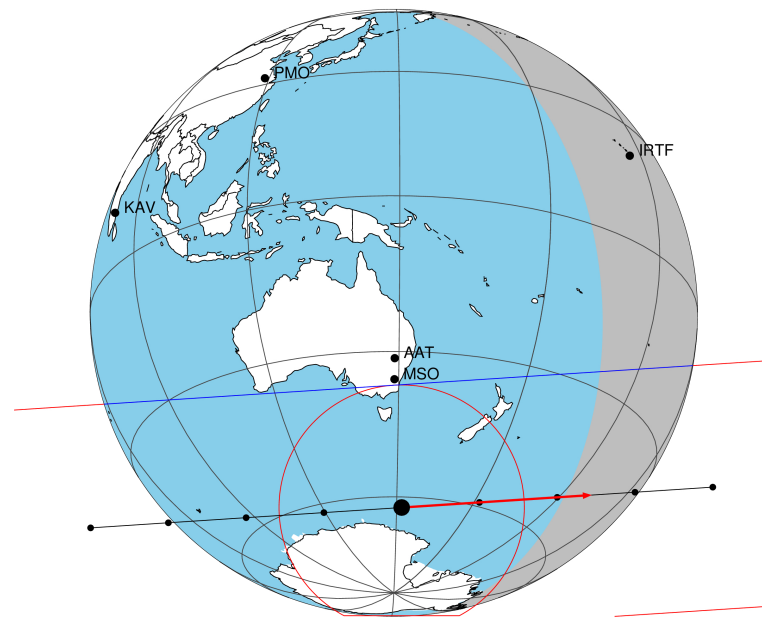

target : Titan  
 target radius (km) : 2575.15  
 C/A epoch : 2047-11-07T05:04:41.550  
 Event type : P  
 : Titan occs: not geocentric or topocentric  
 : Not a ringed target  
 Gaia source ID : 4069283570825406080  
 2Mass ID (if available) : 18024275-2241369

ICRS Star Coord at Epoch: 18h 02m 42.77005s -22:41:36.77636s  
 RUWE (>1.4 is poor) : 1.01  
 K magnitude : 12.837  
 G magnitude : 18.564  
 RP magnitude : 17.416  
 BP magnitude : 19.882  
 DUPflag : 0  
 Distance (au) : 10.696  
 f0 (km) : 0.00  
 g0 (km) : 0.00  
 skyplane vel. (km/s) : 27.28  
 Sun-Target sep (deg) : 46.59  
 Sun-Moon sep (deg) : 177.42  
 B (ring opening deg) : 26.71  
 PA of pole (deg) : 5.73  
 Pole direction: RA (deg): 39.48270  
 Dec (deg): 83.42790  
 C/A sky separation (") : 0.528  
 C/A sky separation (km) : 4099.4  
 NAIF SPICE kernels : RAJobs\_U111+rgf16.spk  
 URKALLv1.spk  
 naif0012.tls  
 nep097.bsp  
 nep101.bsp  
 sat4401.bsp

Titan 2047-11-07T05:04:41 K12.84 G18.56 dots 60.0 sec  
 P

2047-11-07T05:04:41.55000 α: 18 02 42.7700 δ: -22 41 36.776 C/A 0.528" PA 176.25 deg v\_sky +27.27 km/s D 10.70 AU  
 Credit: Styled after SORA/Lucky Star

Observable events with sun below -5 deg and altitude above 5 deg

Obs	Location	lat	Elon	Target	Observed Events	Interval	OEcode
PIC	Pic du Midi	42.9	0.1				Pnn
PAL	Palomar Mt (200")	33.4	243.1				Pnn
PMO	Purple Mtn Obs. Nanking	32.1	118.8				Pnn
KPNO	Kitt Peak Natl Obs	32.0	248.4				Pnn
MCD	McDonald Obs. 2.7m	30.7	256.0				Pnn
TEN	Teide Obs./Tenerife	28.3	343.5				Pnn
IRTF	Mauna Kea/IRTF	19.8	204.5				Pnn
KAV	Kavalur Observatory	12.6	78.8				Pnn
RIO	Rio de Janeiro	-22.9	316.8				Pnn
ESO	European Southern Obs. (3.6m)	-29.3	289.3				Pnn
AAT	Siding Spring (AAT)	-31.3	149.1				Pnn
SAAO	So. Afr. Astro. Obs. (Sutherland)	-32.4	20.8				Pnn
MSO	Mt. Stromlo Observatory	-35.3	149.0				Pnn