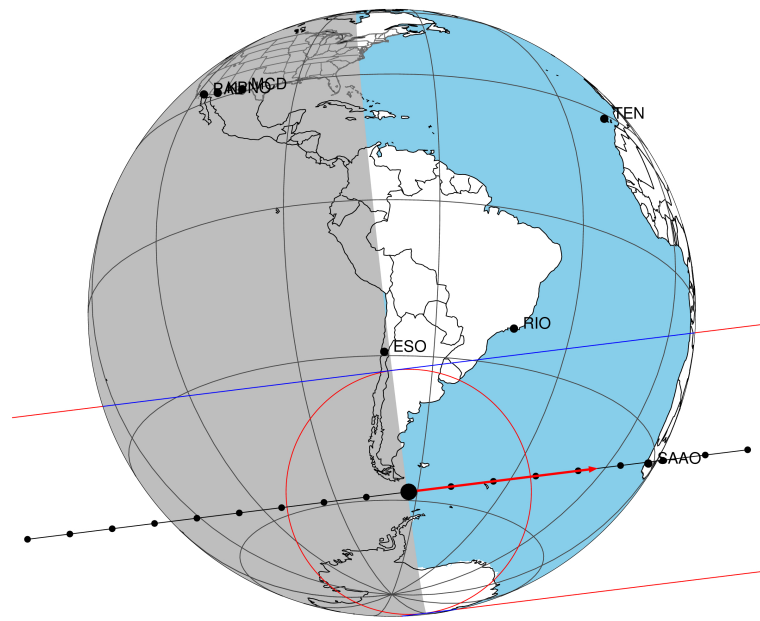

target : Titan
 target radius (km) : 2575.15
 C/A epoch : 2048-04-03T10:53:53.540
 Event type : P
 : Titan occs: not geocentric or topocentric
 : Not a ringed target
 Gaia source ID : 4081634556734169344
 2Mass ID (if available) : 19043044-2158145

ICRS Star Coord at Epoch: 19h 04m 30.45813s -21:58:14.80882s
 RUWE (>1.4 is poor) : 1.03
 K magnitude : 14.370
 G magnitude : 16.085
 RP magnitude : 15.469
 BP magnitude : 16.518
 DUPflag : 0
 Distance (au) : 10.019
 f0 (km) : 0.00
 g0 (km) : 0.00
 skyplane vel. (km/s) : 14.93
 Sun-Target sep (deg) : 88.76
 Sun-Moon sep (deg) : 31.64
 B (ring opening deg) : 24.44
 PA of pole (deg) : 6.63
 Pole direction: RA (deg): 39.48270
 Dec (deg): 83.42790
 C/A sky separation (") : 0.520
 C/A sky separation (km) : 3778.6
 NAIF SPICE kernels : RAJobs_U111+rgf16.spk
 URKALLv1.spk
 naif0012.tls
 nep097.bsp
 nep101.bsp
 sat4401.bsp

Titan 2048-04-03T10:53:53 K14.37 G16.09 dots 60.0 sec
 P

2048-04-03T10:53:53.5400 α: 19 04 30.4581 δ: -21 58 14.809 C/A 0.520" PA 172.91 deg v_sky +14.94 km/s D 10.02 AU
 Credit: Styled after SORA/Lucky Star

Observable events with sun below -5 deg and altitude above 5 deg

Obs	Location	lat	Elon	Target	Observed Events Interval	OEcode
PIC	Pic du Midi	42.9	0.1			Pnn
PAL	Palomar Mt (200")	33.4	243.1			Pnn
PMO	Purple Mtn Obs. Nanking	32.1	118.8			Pnn
KPNO	Kitt Peak Natl Obs	32.0	248.4			Pnn
MCD	McDonald Obs. 2.7m	30.7	256.0			Pnn
TEN	Teide Obs./Tenerife	28.3	343.5			Pnn
IRTF	Mauna Kea/IRTF	19.8	204.5			Pnn
KAV	Kavalur Observatory	12.6	78.8			Pnn
RIO	Rio de Janeiro	-22.9	316.8			Pnn
ESO	European Southern Obs. (3.6m)	-29.3	289.3			Pnn
AAT	Siding Spring (AAT)	-31.3	149.1			Pnn
SAAO	So. Afr. Astro. Obs. (Sutherland)	-32.4	20.8			Pnn
MSO	Mt. Stromlo Observatory	-35.3	149.0			Pnn