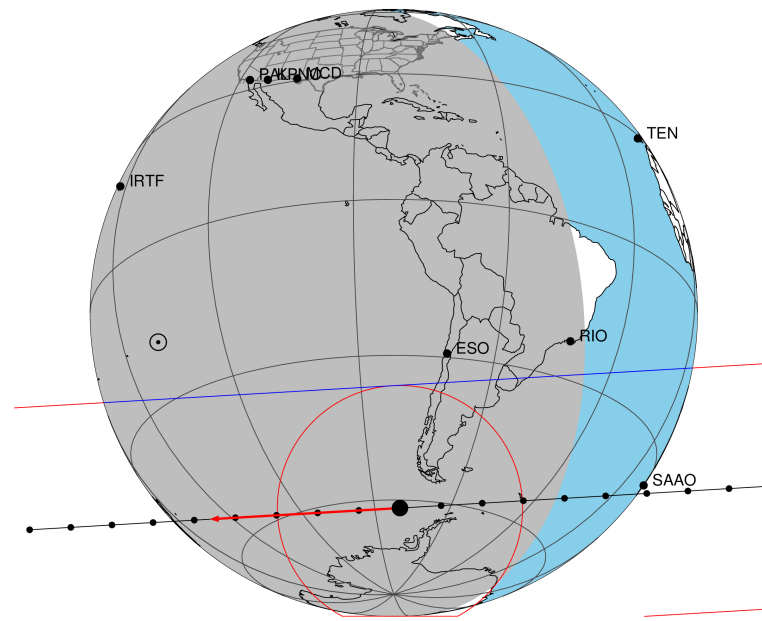

target : Titan
 target radius (km) : 2575.15
 C/A epoch : 2048-05-14T09:05:45.630
 Event type : P
 : Titan occs: not geocentric or topocentric
 : Not a ringed target
 Gaia source ID : 4081586556177984384
 2Mass ID (if available) : 19044658-2201153

ICRS Star Coord at Epoch: 19h 04m 46.58150s -22:01:15.52804s
 RUWE (>1.4 is poor) : 0.94
 K magnitude : 11.697
 G magnitude : 14.305
 RP magnitude : 13.523
 BP magnitude : 14.975
 DUPflag : 0
 Distance (au) : 9.370
 f0 (km) : 0.00
 g0 (km) : 0.00
 skyplane vel. (km/s) : -14.42
 Sun-Target sep (deg) : 128.59
 Sun-Moon sep (deg) : 144.90
 B (ring opening deg) : 24.48
 PA of pole (deg) : 6.63
 Pole direction: RA (deg): 39.48270
 Dec (deg): 83.42790
 C/A sky separation (") : 0.603
 C/A sky separation (km) : 4096.9
 NAIF SPICE kernels : RAJobs_U111+rgf16.spk
 URKALLv1.spk
 naif0012.tls
 nep097.bsp
 nep101.bsp
 sat4401.bsp

Titan 2048-05-14T09:05:45 K11.70 G14.30 dots 60.0 sec
 P

2048-05-14T09:05:45.6300 cc: 19 04 46.5815 d: -22 01 15.528 C/A 0.604" PA 176.63 deg v_sky -14.42 km/s D 09.37 AU
 Credit: Styled after SORA/Lucky Star

Observable events with sun below -5 deg and altitude above 5 deg

Obs	Location	lat	Elon	Target	Observed Events Interval	OEcode
PIC	Pic du Midi	42.9	0.1			Pnn
PAL	Palomar Mt (200")	33.4	243.1			Pnn
PMO	Purple Mtn Obs. Nanking	32.1	118.8			Pnn
KPNO	Kitt Peak Natl Obs	32.0	248.4			Pnn
MCD	McDonald Obs. 2.7m	30.7	256.0			Pnn
TEN	Teide Obs./Tenerife	28.3	343.5			Pnn
IRTF	Mauna Kea/IRTF	19.8	204.5			Pnn
KAV	Kavalur Observatory	12.6	78.8			Pnn
RIO	Rio de Janeiro	-22.9	316.8			Pnn
ESO	European Southern Obs. (3.6m)	-29.3	289.3			Pnn
AAT	Siding Spring (AAT)	-31.3	149.1			Pnn
SAAO	So. Afr. Astro. Obs. (Sutherland)	-32.4	20.8			Pnn
MSO	Mt. Stromlo Observatory	-35.3	149.0			Pnn