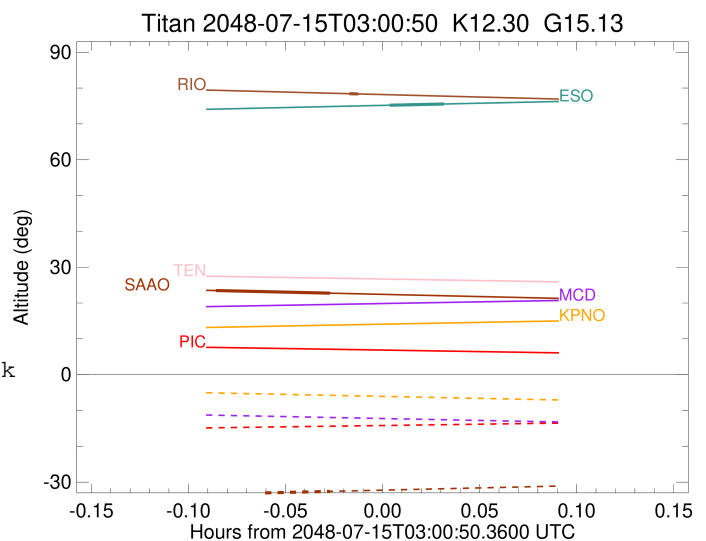

x: target alt < 5.0 deg or sun > -5.0 deg

Target	I/E	UTC	alt	alt-sun	radius	lat-geo	lat-geodetic
Titan	I	2048-07-15T02:59:48.706	78.42	-88.64	2575.1	58.39	58.40
Titan	E	2048-07-15T03:00:06.674	78.35	-88.63	2575.1	62.89	62.90