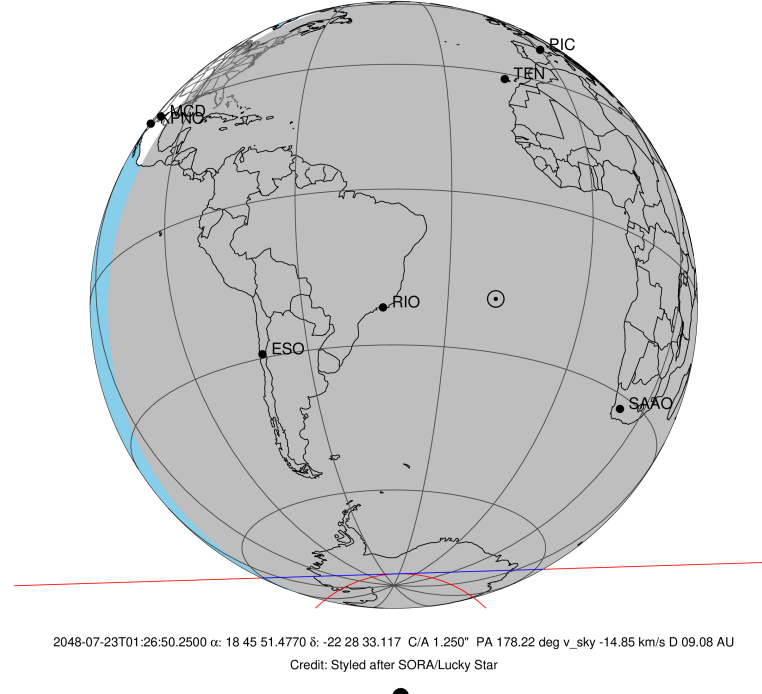

target : Titan
 target radius (km) : 2575.15
 C/A epoch : 2048-07-23T01:26:50.250
 Event type : P
 : Titan occs: not geocentric or topocentric
 : Not a ringed target
 Gaia source ID : 4078499264993356800
 2Mass ID (if available) : 18455147-2228327

ICRS Star Coord at Epoch: 18h 45m 51.47695s -22:28:33.11656s
 RUWE (>1.4 is poor) : 0.97
 K magnitude : 11.895
 G magnitude : 14.670
 RP magnitude : 13.835
 BP magnitude : 15.403
 DUPflag : 0
 Distance (au) : 9.077
 f0 (km) : 0.00
 g0 (km) : 0.00
 skyplane vel. (km/s) : -14.86
 Sun-Target sep (deg) : 160.35
 Sun-Moon sep (deg) : 12.84
 B (ring opening deg) : 25.43
 PA of pole (deg) : 6.42
 Pole direction: RA (deg): 39.48270
 Dec (deg): 83.42790
 C/A sky separation (") : 1.249
 C/A sky separation (km) : 8221.5
 NAIF SPICE kernels : RAJobs_U111+rgf16.spk

Titan 2048-07-23T01:26:50 K11.89 G14.67 dots 60.0 sec
 P

2048-07-23T01:26:50.25000 α: 18 45 51.4770 δ: -22 28 33.117 C/A 1.250" PA 178.22 deg v_sky -14.85 km/s D 09.08 AU
 Credit: Styled after SORA/Lucky Star

URKALLv1.spk
 naif0012.tls
 nep097.bsp
 nep101.bsp
 sat4401.bsp
 Observable events with sun below -5 deg and altitude above 5 deg

Obs	Location	lat	Elon	Target	Observed Events	Interval	OEncode
PIC	Pic du Midi	42.9	0.1				Pnn
PAL	Palomar Mt (200")	33.4	243.1				Pnn
PMO	Purple Mtn Obs. Nanking	32.1	118.8				Pnn
KPNO	Kitt Peak Natl Obs	32.0	248.4				Pnn
MCD	McDonald Obs. 2.7m	30.7	256.0				Pnn
TEN	Teide Obs./Tenerife	28.3	343.5				Pnn
IRTF	Mauna Kea/IRTF	19.8	204.5				Pnn
KAV	Kavalur Observatory	12.6	78.8				Pnn
RIO	Rio de Janeiro	-22.9	316.8				Pnn
ESO	European Southern Obs. (3.6m)	-29.3	289.3				Pnn
AAT	Siding Spring (AAT)	-31.3	149.1				Pnn
SAAO	So. Afr. Astro. Obs. (Sutherland)	-32.4	20.8				Pnn
MSO	Mt. Stromlo Observatory	-35.3	149.0				Pnn