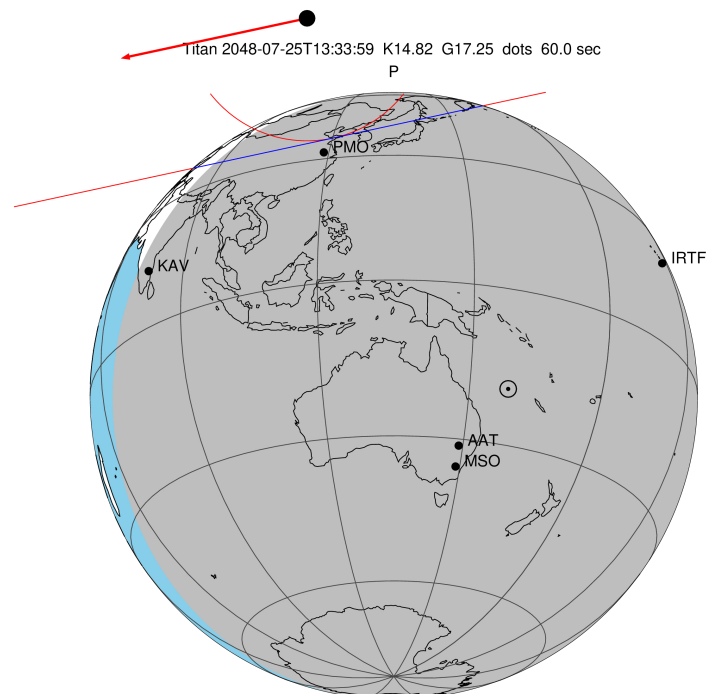

target : Titan  
 target radius (km) : 2575.15  
 C/A epoch : 2048-07-25T13:33:59.840  
 Event type : P  
 : Titan occs: not geocentric or topocentric  
 : Not a ringed target  
 Gaia source ID : 4078541145178078976  
 2Mass ID (if available) : 18452023-2229249

ICRS Star Coord at Epoch: 18h 45m 20.24149s -22:29:25.09332s  
 RUWE (>1.4 is poor) : 1.13  
 K magnitude : 14.819  
 G magnitude : 17.248  
 RP magnitude : 16.526  
 BP magnitude : 17.858  
 DUPflag : 0  
 Distance (au) : 9.095  
 f0 (km) : 0.00  
 g0 (km) : 0.00  
 skyplane vel. (km/s) : -12.59  
 Sun-Target sep (deg) : 157.84  
 Sun-Moon sep (deg) : 24.57  
 B (ring opening deg) : 25.46  
 PA of pole (deg) : 6.42  
 Pole direction: RA (deg): 39.48270  
 Dec (deg): 83.42790  
 C/A sky separation (") : 1.232  
 C/A sky separation (km) : 8123.2  
 NAIF SPICE kernels : RAJobs\_U111+rgf16.spk

URKALLv1.spk  
 naif0012.tls  
 nep097.bsp  
 nep101.bsp  
 sat4401.bsp

Observable events with sun below -5 deg and altitude above 5 deg

Obs	Location	lat	Elon	Target	Observed Events Interval	OEcode
PIC	Pic du Midi	42.9	0.1			Pnn
PAL	Palomar Mt (200")	33.4	243.1			Pnn
PMO	Purple Mtn Obs. Nanking	32.1	118.8			Pnn
KPNO	Kitt Peak Natl Obs	32.0	248.4			Pnn
MCD	McDonald Obs. 2.7m	30.7	256.0			Pnn
TEN	Teide Obs./Tenerife	28.3	343.5			Pnn
IRTF	Mauna Kea/IRTF	19.8	204.5			Pnn
KAV	Kavalur Observatory	12.6	78.8			Pnn
RIO	Rio de Janeiro	-22.9	316.8			Pnn
ESO	European Southern Obs. (3.6m)	-29.3	289.3			Pnn
AAT	Siding Spring (AAT)	-31.3	149.1			Pnn
SAAO	So. Afr. Astro. Obs. (Sutherland)	-32.4	20.8			Pnn
MSO	Mt. Stromlo Observatory	-35.3	149.0			Pnn

2048-07-25T13:33:59.8400 cc: 18 45 20.2415 s: -22 29 25.093 C/A 1.234" PA 347.84 deg v\_sky -12.58 km/s D 09.09 AU  
 Credit: Styled after SORA/Lucky Star